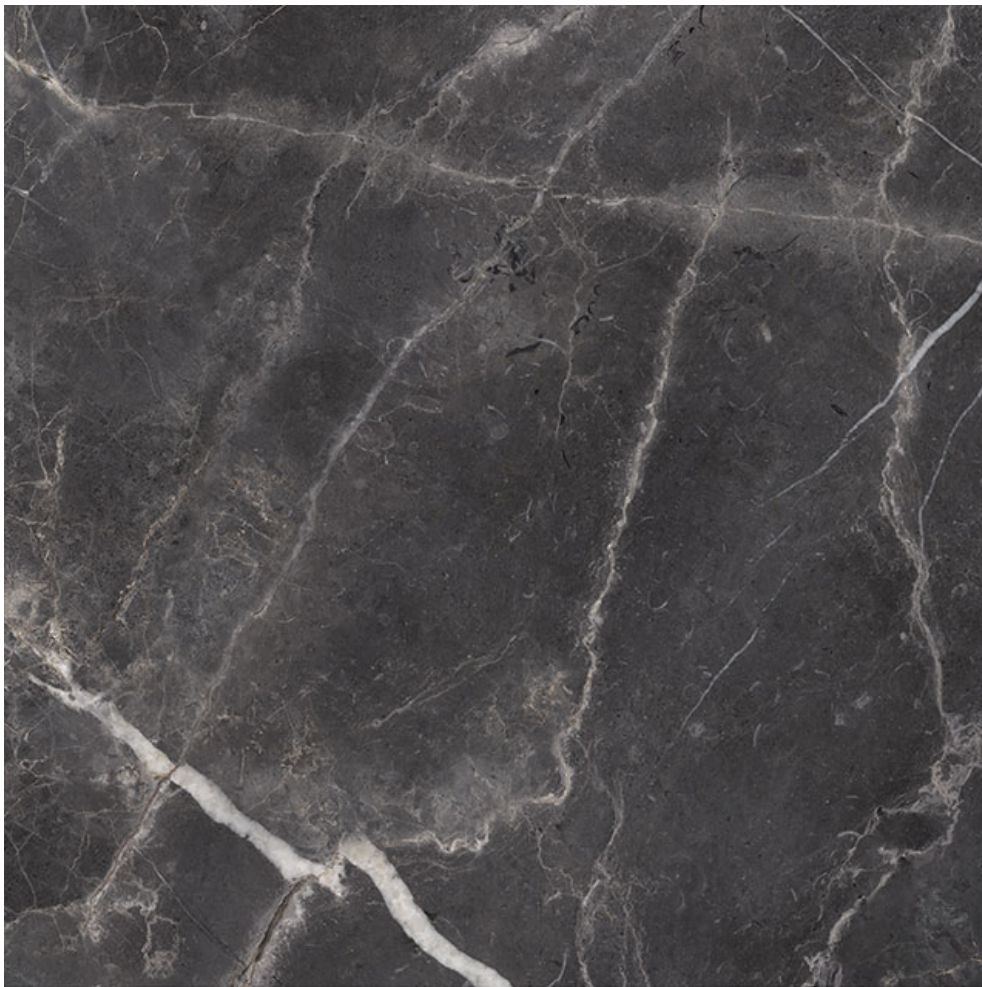

PRODUCT

ROYAL STONEWORKS 36X36 TUSCAN FORGE VEIN

POLISHED

36"x36" | Porcelain | Tile

TECHNICAL DATA

CODE: QUSW-TF-7P
NAME: Royal Stoneworks 36X36 Tuscan Forge Vein Polished
SERIES: Royal Stoneworks
SIZE: 36"x36"
FINISH: Polished
LOOK: Stone Look
EDGE: Rectified
FAMILY: Tile
FROST RESISTANCE: Yes
SHADE VARIATION: V3
STYLE: Contemporary
SUITABLE FOR: Indoor|Shower
TYPOLOGY: Porcelain
TYPE OF PIECE: Field Tile
USE: Floor and Wall