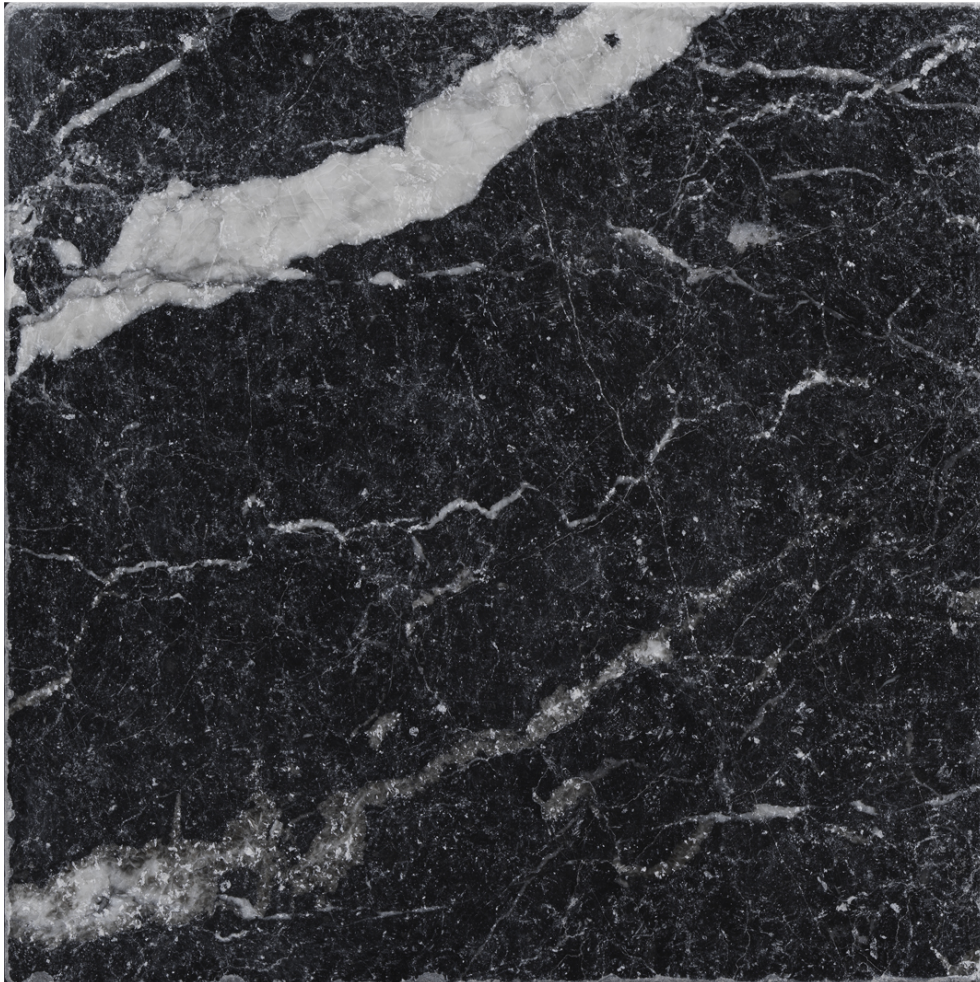

PRODUCT
OBSESSION 10X10 NERO

10"x10" | Glazed Porcelain | Tile

ROOM SCENES

TECHNICAL DATA

CODE: QUOB-NE-3
NAME: Obsession 10x10 Nero
SERIES: Obsession
SIZE: 10"x10"
FINISH: Matt
LOOK: Marble Look
BREAKING STRENGTH: ≥ 1300 N
CHEMICAL RESISTANCE: GA GLA GHA
DCOF: > 0.42
FAMILY: Tile
FROST RESISTANCE: Yes
MOHS: 6
PEI: 3
R VALUE: R9
SHADE VARIATION: V1
STAIN RESISTANCE: 5
STYLE: Classic
SUITABLE FOR: Backsplash|Indoor|Shower
TYPOLOGY: Glazed Porcelain
THICKNESS: 9 mm
TYPE OF PIECE: Field Tile
USE: Floor and Wall
NOTES: 22 graphic variations