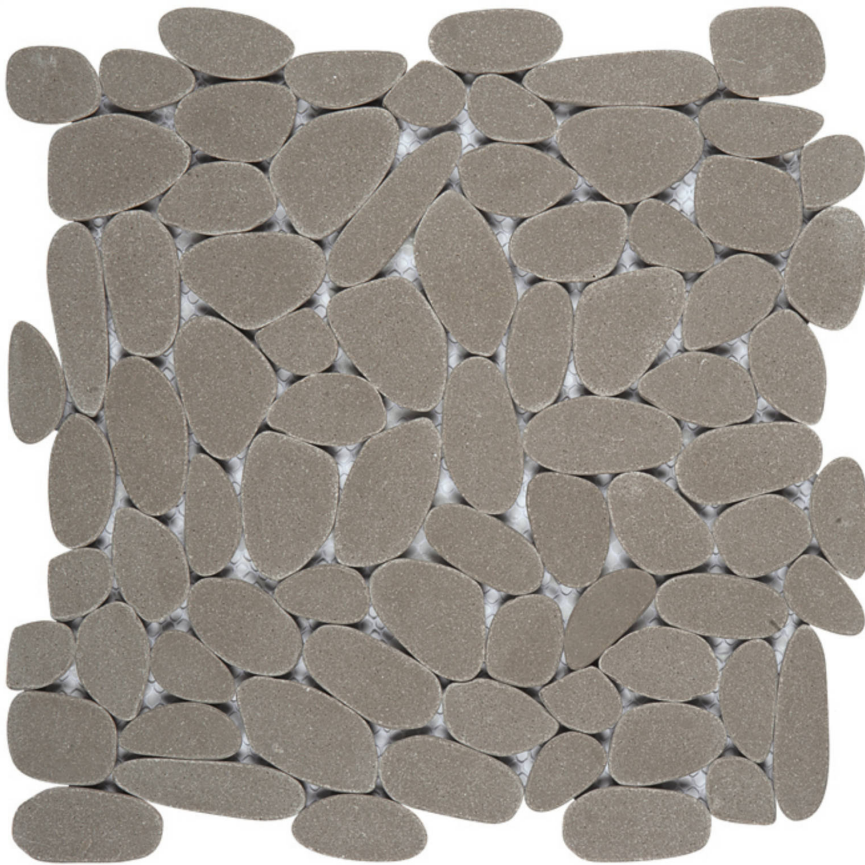

---

**PRODUCT**

**LIGHT GREY SLICED RECONSTITUTED PEBBLE  
INTERLOCKING MOSAIC**

---

12"x12" | Natural Stone | Mosaic and Decorative Tile

**TECHNICAL DATA**

CODE: RVCHAWP030  
NAME: Light Grey Sliced Reconstituted Pebble Interlocking Mosaic  
SERIES: Chelsea Collection  
SIZE: 12"x12"  
LOOK: Multi-Look Mosaics  
FAMILY: Mosaic and Decorative Tile  
SUITABLE FOR: Backsplash, Indoor  
TYPOLOGY: Natural Stone  
TYPE OF PIECE: Mosaic  
USE: Floor and Wall

**LIGHT GREY SLICED RECONSTITUTED PEBBLE INTERLOCKING  
MOSAIC**

**PACKING**

Size	Product type	BOX			PALLET		
		pcs	sqft	lb	boxes	sqft	lb
12"x12"							

**WARNING** The information contained in this packing list is for guidance only, the contents of the packing may vary. Please consult our sales representatives for an exact list.