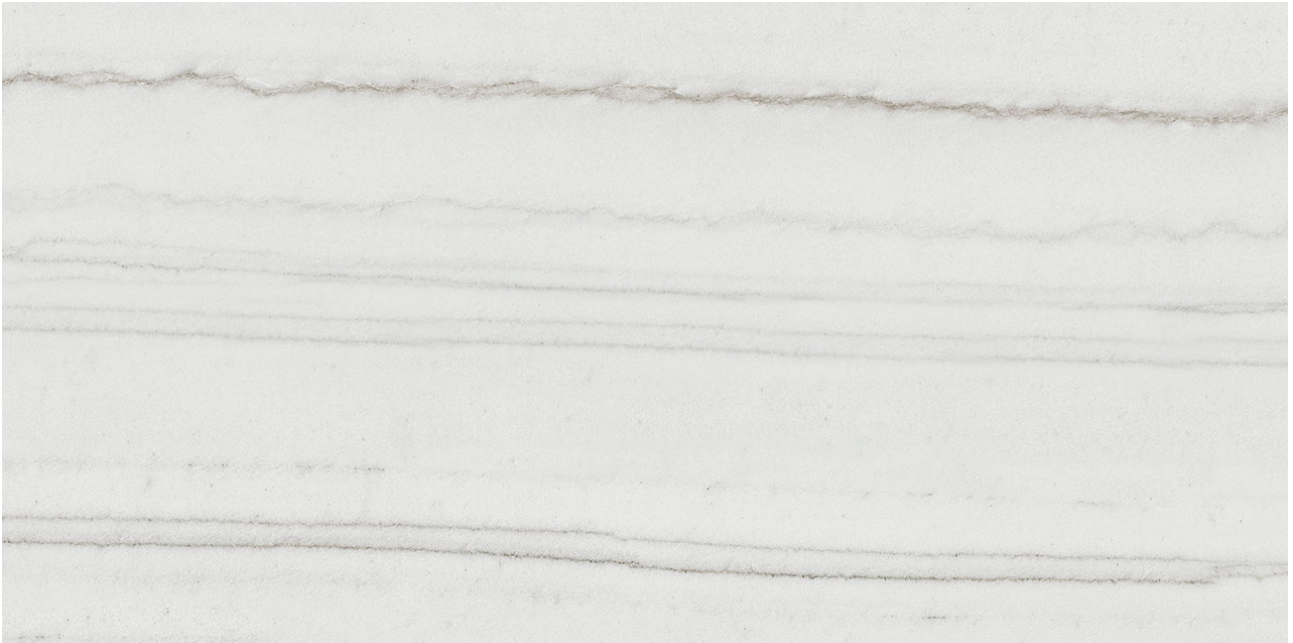

PRODUCT

ROYAL STONWORKS 12X24 TUSCAN WHITE VEIN HONED

12"x24" | Porcelain | Tile

TECHNICAL DATA

CODE: QUSW-TW-5H
NAME: Royal Stoneworks 12X24 Tuscan White Vein Honed
SERIES: Royal Stoneworks
SIZE: 12"x24"
FINISH: Honed
LOOK: Stone Look
EDGE: Rectified
FAMILY: Tile
FROST RESISTANCE: Yes
STYLE: Contemporary
SUITABLE FOR: Indoor|Shower
TYPOLOGY: Porcelain
TYPE OF PIECE: Field Tile
USE: Floor and Wall