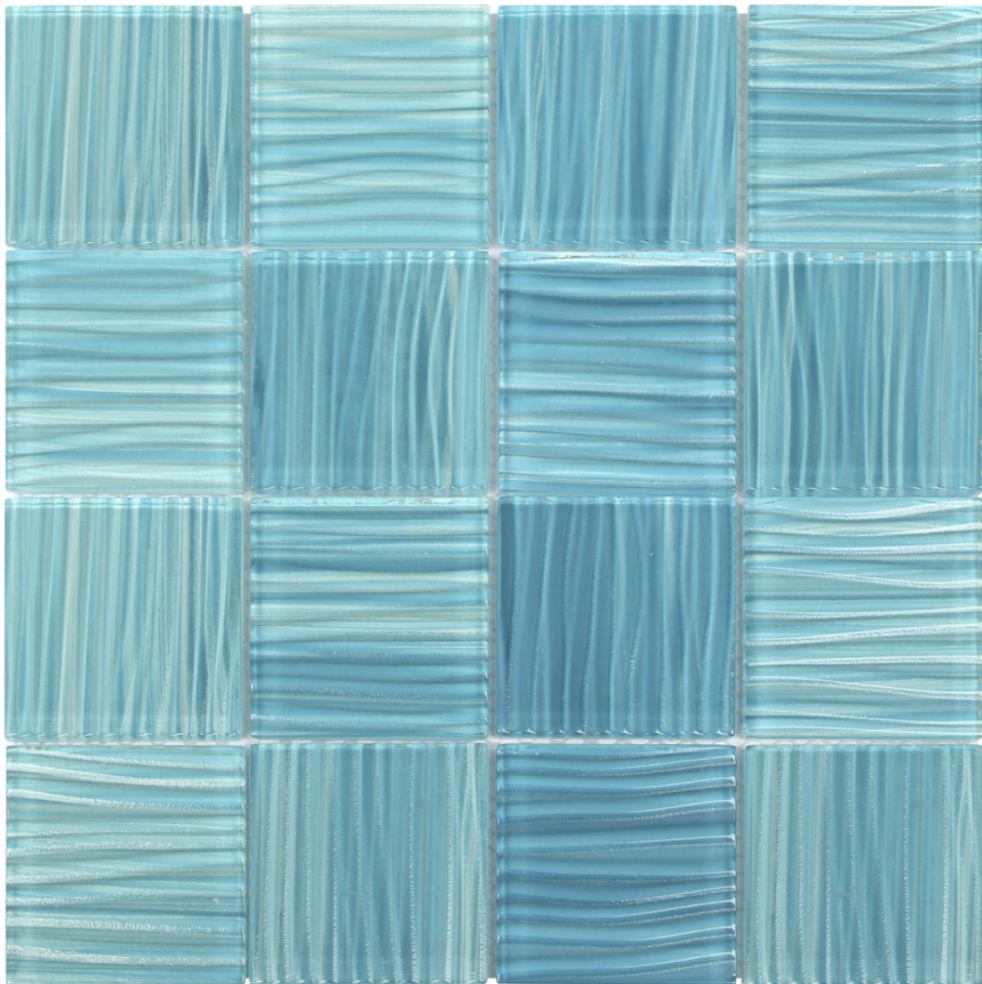

PRODUCT

3\"X3\" GLASS POOL STRIPED AQUAMARINE MOSAIC

12"x12" | Glass | Mosaic and Decorative Tile

TECHNICAL DATA

CODE: RVCHAWV044
NAME: 3"X3" Glass Pool Striped Aquamarine Mosaic
SERIES: Chelsea Collection
SIZE: 12"x12"
LOOK: Multi-Look Mosaics
FAMILY: Mosaic and Decorative Tile
MOSAIC TYPE: 3"x3"
SUITABLE FOR: Backsplash,Indoor,Outdoor,Shower,Pool
TYPOLOGY: Glass
TYPE OF PIECE: Mosaic
USE: Wall only