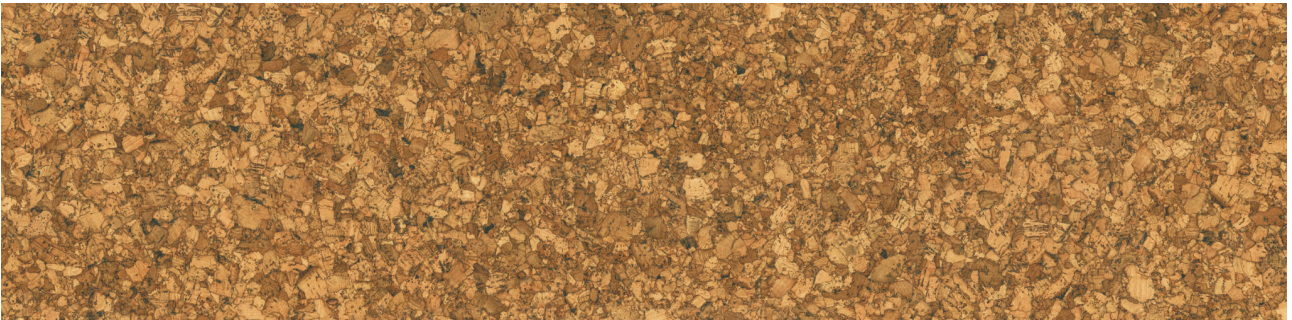

# **CORK CLICK PICO**

---

12"x48,6" | HDF | Waterproof Flooring

ROOM SCENES

## TECHNICAL DATA

CODE: LCCORK202010  
NAME: Cork Click Pico  
SERIES: True Earth Cork Click  
SIZE: 12"x48,6"  
FINISH: Matt  
LOOK: Wood Look  
CLICK SYSTEM: UNICLIC system  
COMMERCIAL WARRANTY: Class 33  
CORE BOARD THICKNESS: 7 mm  
FAMILY: Waterproof Flooring  
PAD THICKNESS: 1 mm  
PAD TYPE: Cork Underlayment  
RESIDENTIAL WARRANTY: Class 23  
STYLE: Contemporary  
SUITABLE FOR: Indoor  
SURFACE TEXTURE: Cork  
TYPOLOGY: HDF  
TYPE OF PIECE: Field Tile  
TOTAL THICKNESS: 10 mm  
USE: Floor only  
NOTES: These SKUs are special order and take approximately two weeks to deliver