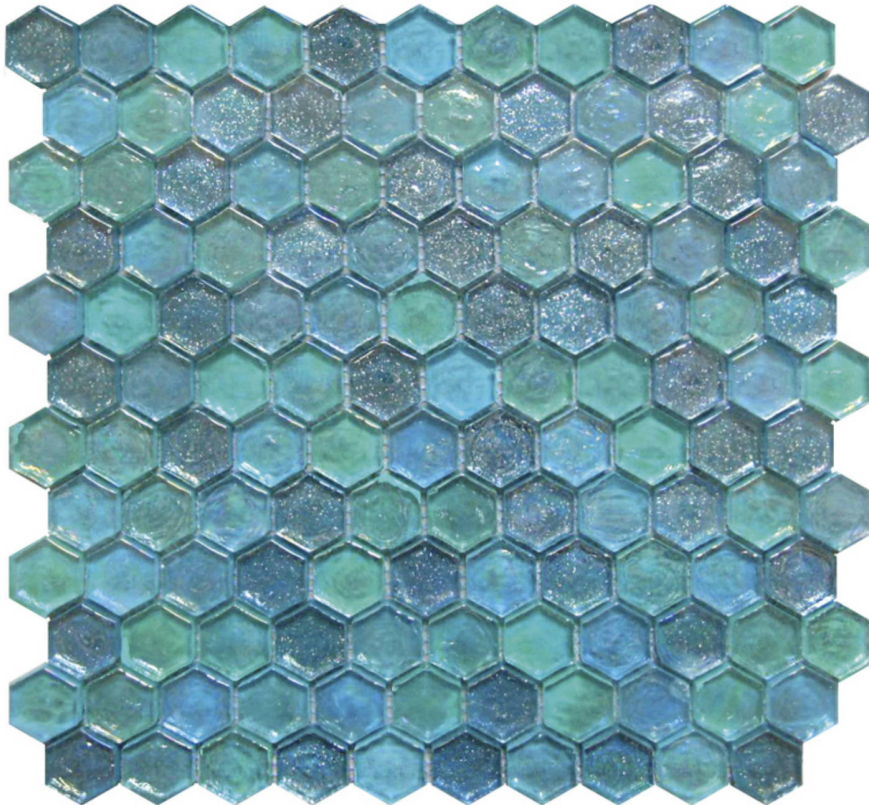

PRODUCT

HEXAGON MIX BLUE GLASS MOSAIC

12"x12" | Glass | Mosaic and Decorative Tile

TECHNICAL DATA

CODE: RVCHAWV140
NAME: Hexagon Mix Blue Glass Mosaic
SERIES: Chelsea Collection
SIZE: 12"x12"
LOOK: Multi-Look Mosaics
FAMILY: Mosaic and Decorative Tile
MOSAIC SHAPE: Hexagon
SUITABLE FOR: Backsplash|Indoor|Outdoor|Shower|Pool
TYPOLOGY: Glass
TYPE OF PIECE: Mosaic
USE: Floor and Wall