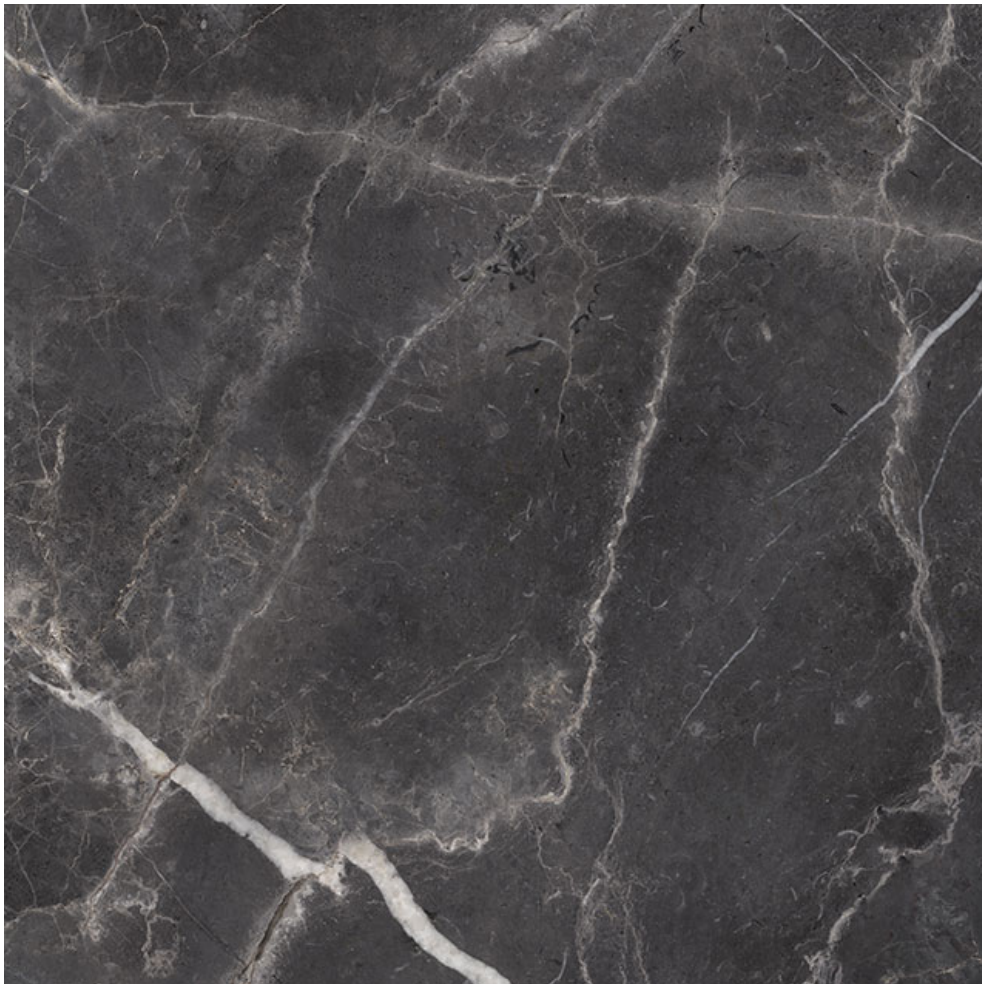

PRODUCT

ROYAL STONEWORKS 36X36 TUSCAN FORGE VEIN HONED

36"x36" | Porcelain | Tile

TECHNICAL DATA

CODE: QUSW-TF-7H
NAME: Royal Stoneworks 36X36 Tuscan Forge Vein Honed
SERIES: Royal Stoneworks
SIZE: 36"x36"
FINISH: Honed
LOOK: Stone Look
EDGE: Rectified
FAMILY: Tile
FROST RESISTANCE: Yes
SHADE VARIATION: V3
STYLE: Contemporary
SUITABLE FOR: Indoor|Shower
TYPOLOGY: Porcelain
TYPE OF PIECE: Field Tile
USE: Floor and Wall