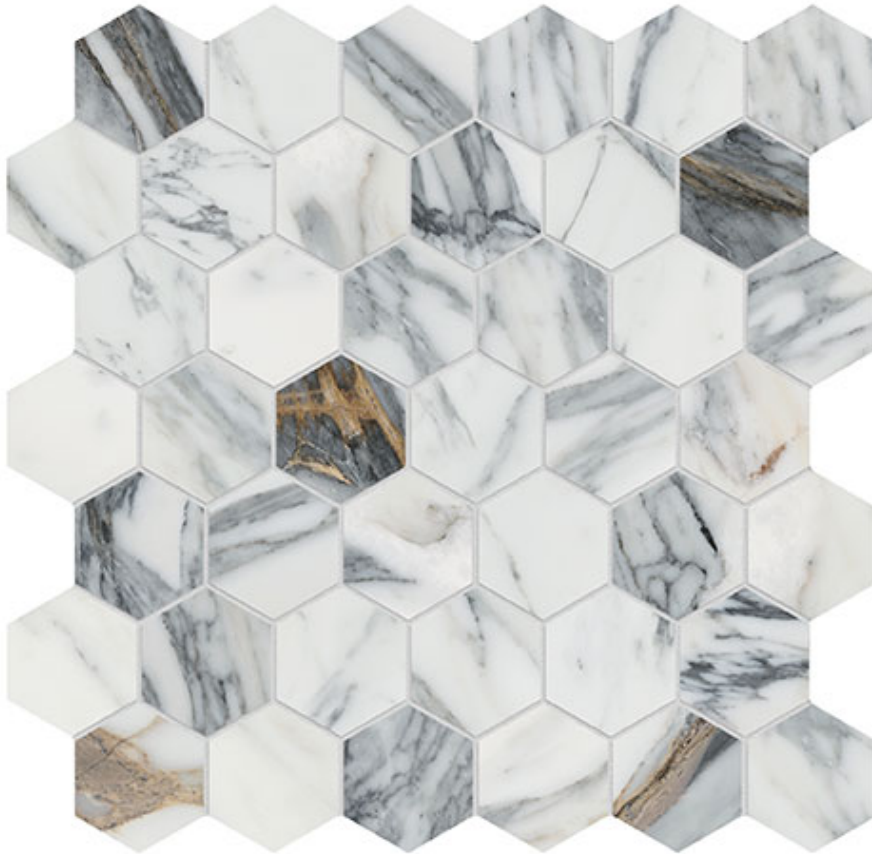

PRODUCT

ROYAL STONEWORKS 2\" REGAL WHITE VEIN HEX

12"x12" | Porcelain | Tile

TECHNICAL DATA

CODE: QUSW-RW-HX
NAME: Royal Stoneworks 2" Regal White Vein Hex
SERIES: Royal Stoneworks
SIZE: 12"x12"
FINISH: Honed
LOOK: Stone Look
FAMILY: Tile
MOSAIC TYPE: 2"x2"
SHADE VARIATION: V3
STYLE: Contemporary
SUITABLE FOR: Indoor|Shower
TYPOLOGY: Porcelain
TYPE OF PIECE: Mosaic
USE: Floor and Wall