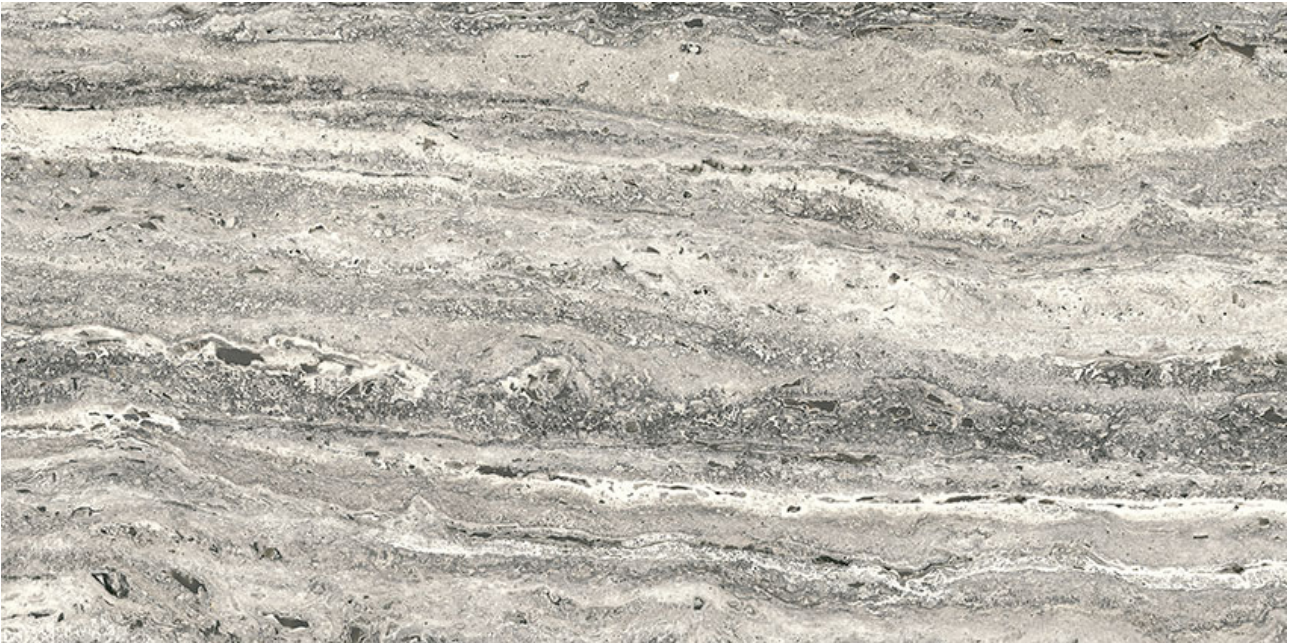

PRODUCT

ROYAL STONWORKS 12X24 REGAL GREY VEIN ORG

12"x24" | Porcelain | Tile

TECHNICAL DATA

CODE: QUSW-RG-50
NAME: Royal Stoneworks 12X24 Regal Grey Vein Org
SERIES: Royal Stoneworks
SIZE: 12"x24"
FINISH: Matt
LOOK: Stone Look
EDGE: Rectified
FAMILY: Tile
FROST RESISTANCE: Yes
STYLE: Contemporary
SUITABLE FOR: Indoor|Shower
TYPOLOGY: Porcelain
TYPE OF PIECE: Field Tile
USE: Floor and Wall