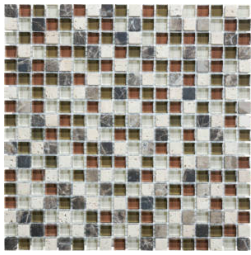

SERIES

GLASS STONE

| Mixed Materials | Multi-Look Mosaics

PRODUCTS

Linear Bamboo Mosaic
12"x14" | Mixed Materials

Linear Cabernet Mosaic
12"x14" | Mixed Materials

Linear Cappuccino Mosaic
12"x14" | Mixed Materials

Linear Creme Brulee Mosaic
12"x14" | Mixed Materials

Linear Iceland Mosaic
12"x14" | Mixed Materials

Linear Midnight Mosaic
12"x14" | Mixed Materials

Linear Spa Mosaic
12"x14" | Mixed Materials

Linear Waterfall Mosaic
12"x14" | Mixed Materials

5/8X5/8 Bamboo Mosaic
12"x12" | Mixed Materials

5/8X5/8 Cabernet Mosaic
12"x12" | Mixed Materials

5/8X5/8 Cappuccino Mosaic
12"x12" | Mixed Materials

5/8X5/8 Creme Brulee Mosaic
12"x12" | Mixed Materials