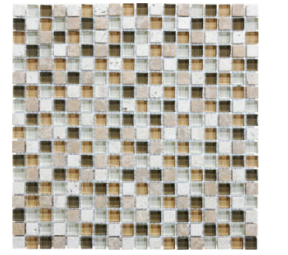

SERIES

GLASS STONE

| Mixed Materials | Multi-Look Mosaics

PRODUCTS

Linear Bamboo Mosaic
12"x14" | Mixed Materials

Linear Cabernet Mosaic
12"x14" | Mixed Materials

Linear Cappuccino Mosaic
12"x14" | Mixed Materials

Linear Creme Brulee Mosaic
12"x14" | Mixed Materials

Linear Iceland Mosaic
12"x14" | Mixed Materials

Linear Midnight Mosaic
12"x14" | Mixed Materials

Linear Spa Mosaic
12"x14" | Mixed Materials

Linear Waterfall Mosaic
12"x14" | Mixed Materials

5/8X5/8 Bamboo Mosaic
12"x12" | Mixed Materials

5/8X5/8 Cabernet Mosaic
12"x12" | Mixed Materials

5/8X5/8 Cappuccino Mosaic
12"x12" | Mixed Materials

5/8X5/8 Creme Brulee Mosaic
12"x12" | Mixed Materials