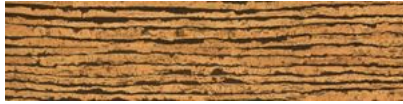

SERIES

TRUE EARTH CORK CLICK

| HDF | Wood Look

PRODUCTS

Cork Click Capri
12"x48,6" | HDF

Cork Click Comino
12"x48,6" | HDF

Cork Click Corvo
12"x48,6" | HDF

Cork Click Lanzarote
12"x48,6" | HDF

Cork Click Linosa
12"x48,6" | HDF

Cork Click Pianosa
12"x48,6" | HDF

Cork Click Pico
12"x48,6" | HDF

Cork Click Santorino
12"x48,6" | HDF

Cork Click Stromboli
12"x48,6" | HDF

Cork Click Tremiti
12"x48,6" | HDF