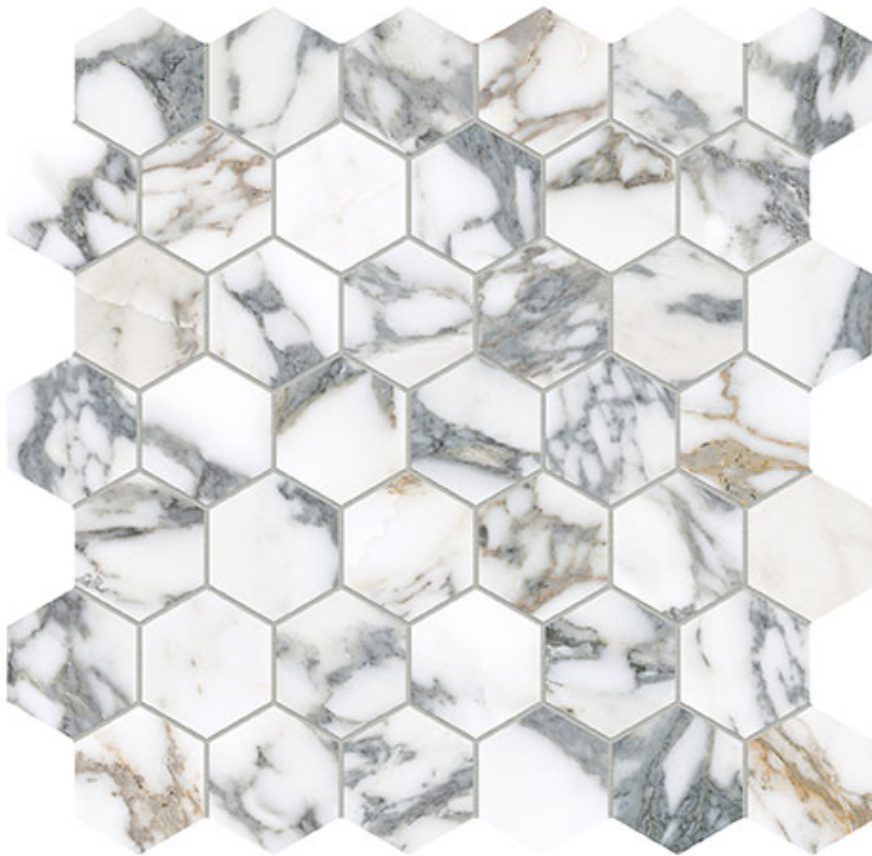

PRODUCT

ROYAL STONEWORKS 2\"/>ITALIAN ARABESCATO HEX

12"x12" | Porcelain | Tile

ROOM SCENES

TECHNICAL DATA

CODE: QUSW-IA-HX
NAME: Royal Stoneworks 2'' Italian Arabescato Hex
SERIES: Royal Stoneworks
SIZE: 12"x12"
FINISH: Honed
LOOK: Stone Look
FAMILY: Tile
MOSAIC TYPE: 2"x2"
SHADE VARIATION: V3
STYLE: Contemporary
SUITABLE FOR: Indoor|Shower
TYPOLOGY: Porcelain
TYPE OF PIECE: Mosaic
USE: Floor and Wall