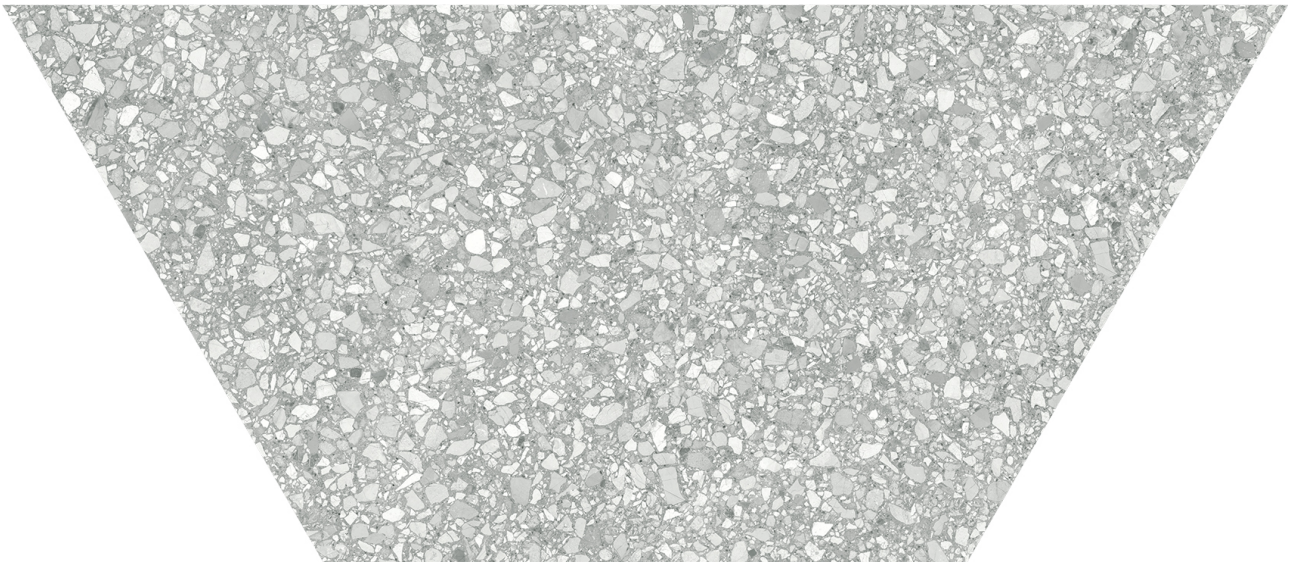

PRODUCT

STATION 10X24 ASH HALF HEXAGON

10"x24" | Color Body Porcelain | Tile

ROOM SCENES

TECHNICAL DATA

CODE: AC4500-09400
NAME: Station 10x24 Ash Half Hexagon
SERIES: Station
SIZE: 10"x24"
FINISH: Matte
LOOK: Terrazo
BREAKING STRENGTH: $\geq 360 \geq 1600$
CHEMICAL RESISTANCE: CLASS A
DCOF: ≥ 0.50
EDGE: Rectified
FAMILY: Tile
FROST RESISTANCE: Yes
PEI: 4
SHADE VARIATION: V3
SUITABLE FOR: Indoor| Outdoor
TYPOLOGY: Color Body Porcelain
THICKNESS: 8.4mm
TYPE OF PIECE: Field Tile
USE: Floor and Wall
NOTES: This product is special order and cannot be cancelled, returned, or refunded.