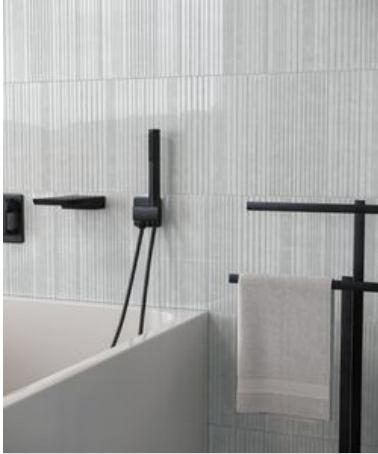

---

**PRODUCT**  
**GEOMETRA 3X12 SILVER DIVIDE**

---

3"x12" | Pressed Glazed Ceramic | Mosaic and Decorative Tile

**ROOM SCENES**

**TECHNICAL DATA**

CODE: AC4000-03090

NAME: Geometra 3x12 Silver Divide

SERIES: Geometra

SIZE: 3"x12"

FINISH: Gloss

LOOK: Glass

FAMILY: Mosaic and Decorative Tile

SHADE VARIATION: V2

SUITABLE FOR: Indoor

TYPOLOGY: Pressed Glazed Ceramic