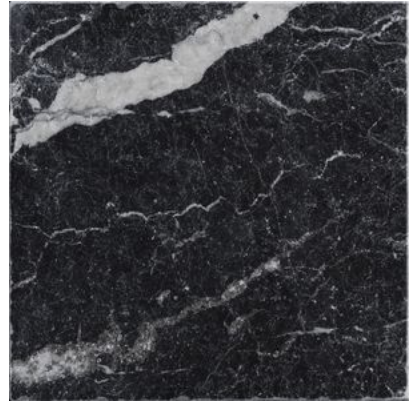

SERIES

OBSESSION

| Glazed Porcelain | Marble Look

Obsession is an ode to the elegance of marble, enhancing its natural beauty through four iconic types: Statuario, Calacatta, Carrara, and Nero. A distinctive feature of the collection is the delicate Matt finish, achieved through the application of fine granules that enrich the product, giving it a soft and silky texture.

PRODUCTS

Obsession 10x10 Calacatta
10"x10" | Glazed Porcelain

Obsession 10x10 Carrara
10"x10" | Glazed Porcelain

Obsession 10x10 Nero
10"x10" | Glazed Porcelain

Obsession 10x10 Statuario
10"x10" | Glazed Porcelain