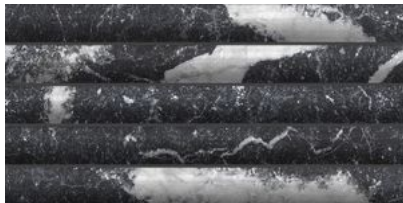

SERIES

OBSESSION

| Glazed Porcelain | Marble Look

Obsession is an ode to the elegance of marble, enhancing its natural beauty through four iconic types: Statuario, Calacatta, Carrara, and Nero. A distinctive feature of the collection is the delicate Matt finish, achieved through the application of fine granules that enrich the product, giving it a soft and silky texture.

PRODUCTS

Obsession 10x10 Calacatta
10"x10" | Glazed Porcelain

Obsession 10x10 Carrara
10"x10" | Glazed Porcelain

Obsession 10x10 Nero
10"x10" | Glazed Porcelain

Obsession 10x10 Statuario
10"x10" | Glazed Porcelain

Obsession 5x10 Calacatta
5"x10" | Glazed Porcelain

Obsession 5x10 Carrara
5"x10" | Glazed Porcelain

Obsession 5x10 Nero
5"x10" | Glazed Porcelain

Obsession 5x10 Statuario
5"x10" | Glazed Porcelain

Obsession 2.5x10 Calacatta
2.5"x10" | Glazed Porcelain