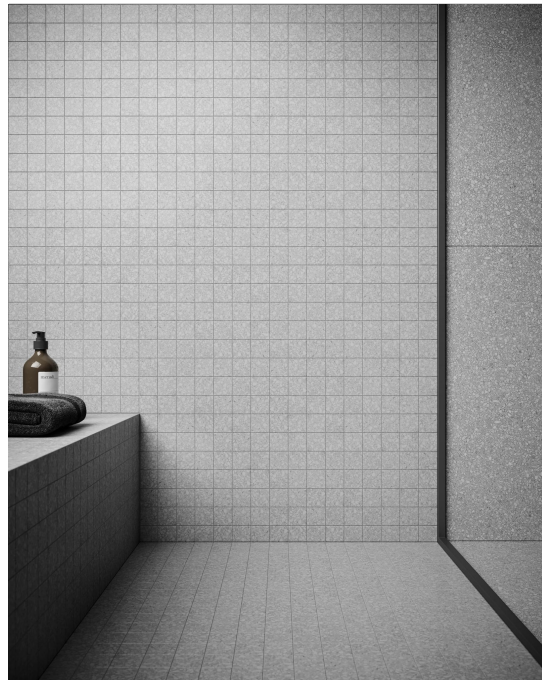

SERIES STATION

| Color Body Porcelain | Terrazo

A tribute to the beautiful Venetian Terrazzo.

PRODUCTS

Station 32x32 Ash
32"x32" | Color Body Porcelain

Station 32x32 Shadow
32"x32" | Color Body Porcelain

Station 32x32 Ivory
32"x32" | Color Body Porcelain

Station 2x2 Shadow
12"x12" | Color Body Porcelain

Station 2x2 Ivory
12"x12" | Color Body Porcelain

Station 2x2 Ash
12"x12" | Color Body Porcelain

Station 2x2 Pearl
12"x12" | Color Body Porcelain

ROOM SCENES