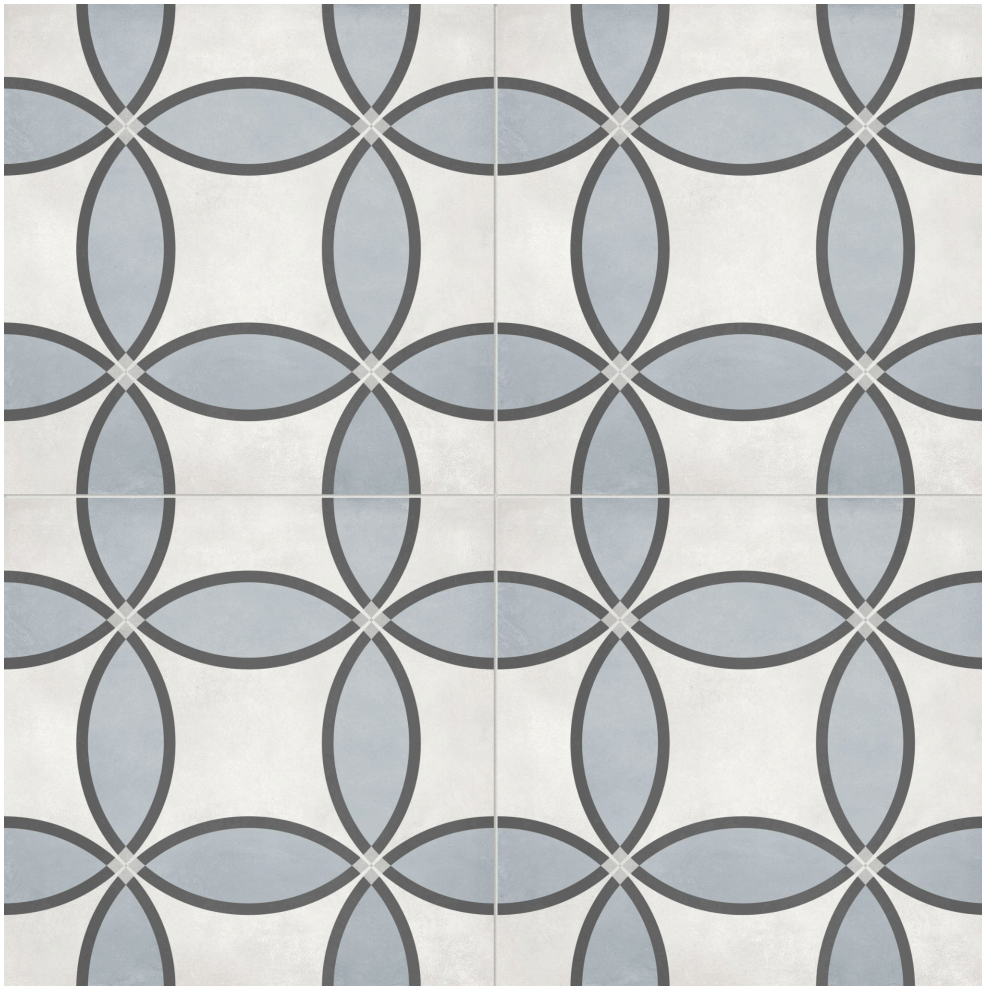

# FORM 8X8 TIDE ZENITH

---

8"x8" | Pressed Glazed Porcelain | Tile

## TECHNICAL DATA

CODE: AC4500-07690  
NAME: Form 8x8 Tide Zenith  
SERIES: Form AC  
SIZE: 8"x8"  
FINISH: Matte  
LOOK: Patterned Tiles  
BREAKING STRENGTH:  $\geq 310 \geq 1300$   
CHEMICAL RESISTANCE: CLASS A  
DCOF:  $\geq 0.55$   
FAMILY: Tile  
FROST RESISTANCE: Yes  
PEI: 4  
SHADE VARIATION: V2/V3/V4  
SUITABLE FOR: Indoor| Outdoor  
TYPOLOGY: Pressed Glazed Porcelain  
THICKNESS: 9mm  
TYPE OF PIECE: Field Tile  
USE: Floor and Wall  
NOTES: This product is special order and cannot be cancelled, returned, or refunded.