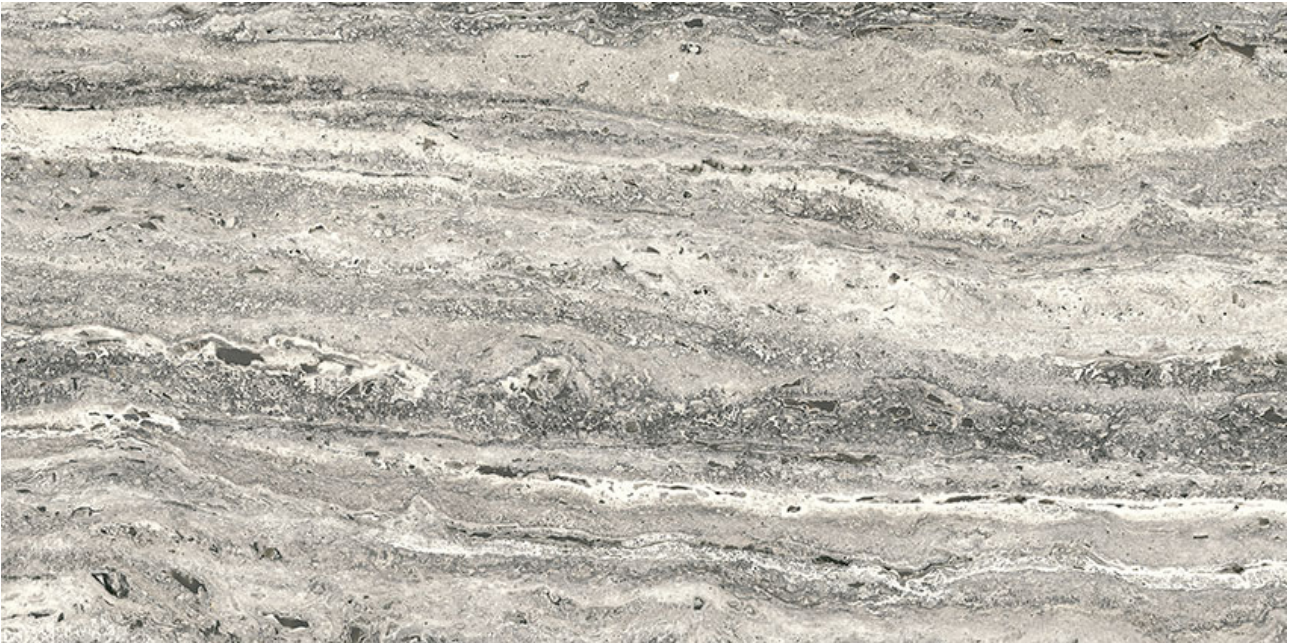

PRODUCT

ROYAL STONWORKS 12X24 REGAL GREY VEIN GRN

12"x24" | Porcelain | Tile

TECHNICAL DATA

CODE: QUSW-RG-5G
NAME: Royal Stoneworks 12X24 Regal Grey Vein Grn
SERIES: Royal Stoneworks
SIZE: 12"x24"
FINISH: Grained
LOOK: Stone Look
EDGE: Rectified
FAMILY: Tile
FROST RESISTANCE: Yes
STYLE: Contemporary
SUITABLE FOR: Indoor|Shower
TYPOLOGY: Porcelain
TYPE OF PIECE: Field Tile
USE: Floor and Wall