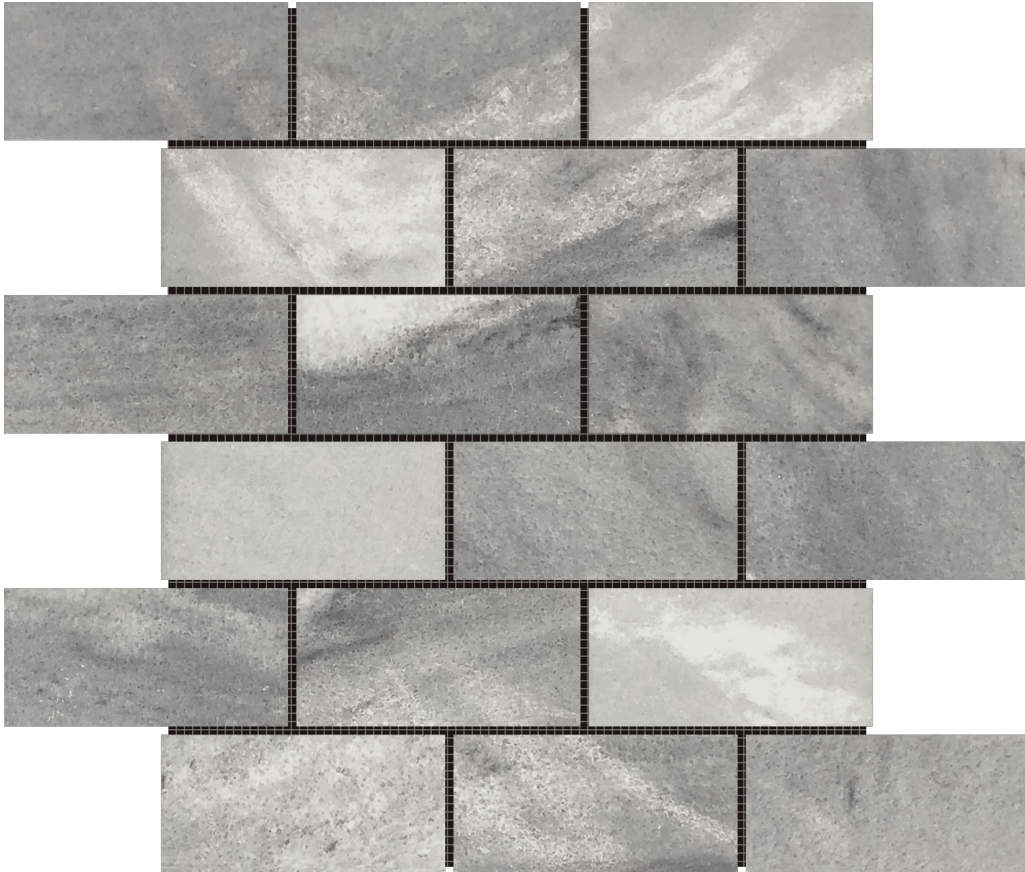

PRODUCT

2\"X4\" BRICK ICE GREY MOSAIC

11.8\"x11.8\" | Marble | Mosaic and Decorative Tile

ROOM SCENES

TECHNICAL DATA

CODE: RVCHAWM117
NAME: 2"x4" Brick Ice Grey Mosaic
SERIES: Chelsea Collection
SIZE: 11.8"x11.8"
LOOK: Multi-Look Mosaics
FAMILY: Mosaic and Decorative Tile
SUITABLE FOR: Backsplash,Indoor,Outdoor,Shower,Pool
TYPOLOGY: Marble
TYPE OF PIECE: Mosaic
USE: Floor and Wall