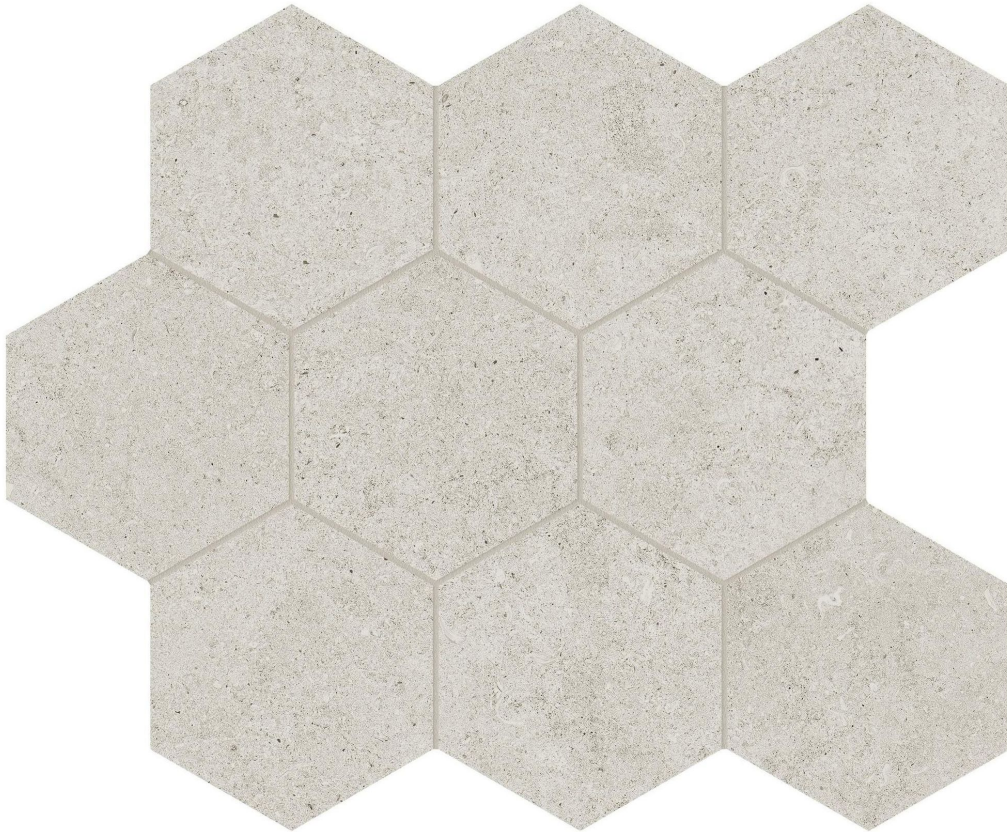

# LITHOFORM 4\'' HEX CROSSCUT COAST

---

10.5"x12" | Porcelain | Tile

## TECHNICAL DATA

CODE: AC8510-00320

NAME: Lithoform 4" Hex Crosscut Coast

SERIES: Lithoform

SIZE: 10.5"x12"

FINISH: Organic Matte

LOOK: Stone Look

EDGE: Rectified

FAMILY: Tile

STYLE: Contemporary

SUITABLE FOR: Indoor| Outdoor

TPOLOGY: Porcelain

TYPE OF PIECE: Mosaic

USE: Floor and Wall

NOTES: This product is special order and cannot be cancelled, returned, or refunded.