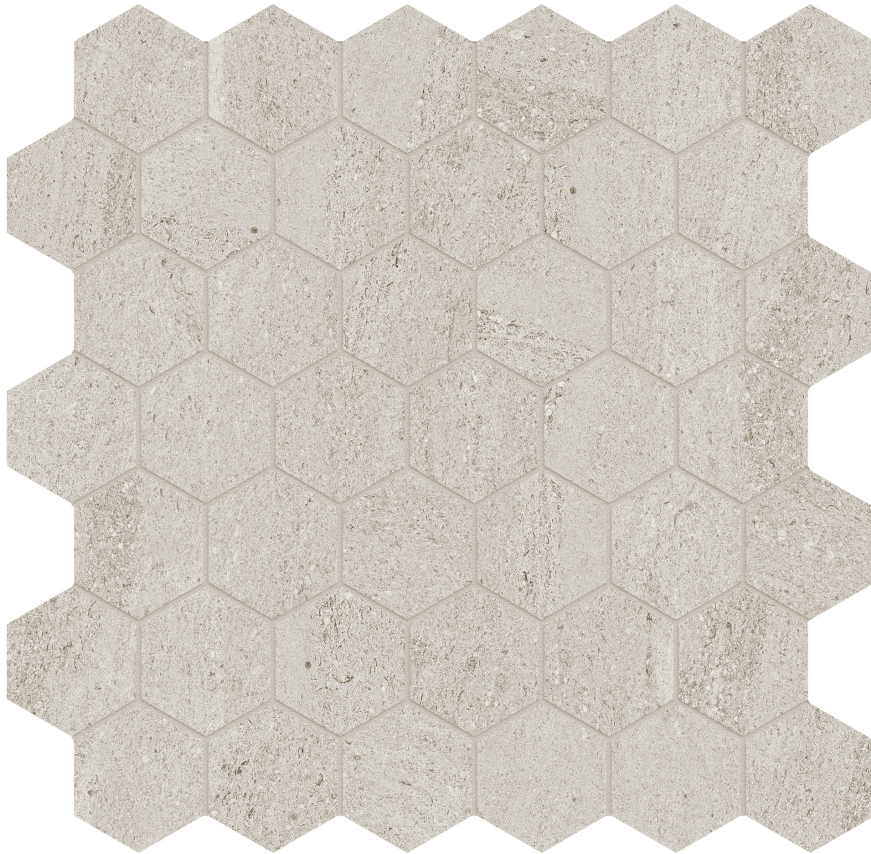

---

**PRODUCT**  
**LITHOFORM 2\"** HEX VEINCUT COAST

---

12"x12" | Porcelain | Tile

## TECHNICAL DATA

CODE: AC8510-00360

NAME: Lithoform 2" Hex Veincut Coast

SERIES: Lithoform

SIZE: 12"x12"

FINISH: Organic Matte

LOOK: Stone Look

EDGE: Rectified

FAMILY: Tile

STYLE: Contemporary

SUITABLE FOR: Indoor| Outdoor

TPOLOGY: Porcelain

TYPE OF PIECE: Mosaic

USE: Floor and Wall

NOTES: This product is special order and cannot be cancelled, returned, or refunded.