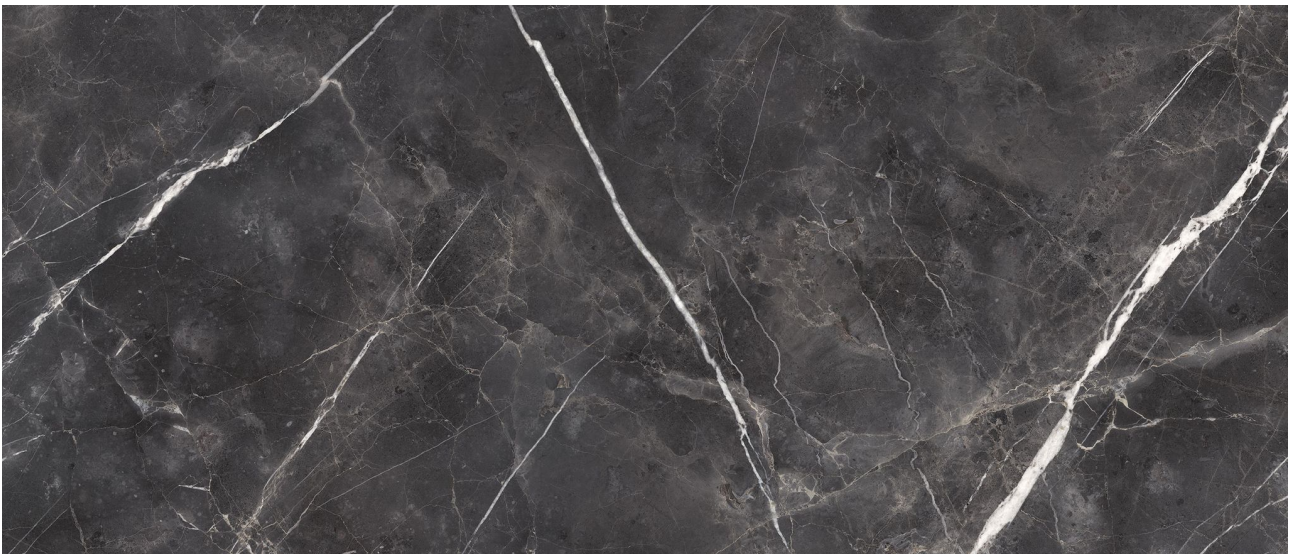

---

**PRODUCT**  
**ROYAL STONWORKS 48X110 TUSCAN FORGE VEIN**  
**POLISHED**

---

48"x110" | Sintered Slab | Tile

## **TECHNICAL DATA**

CODE: QUSW-TF-2P  
NAME: Royal Stoneworks 48X110 Tuscan Forge Vein Polished  
SERIES: Royal Stoneworks  
SIZE: 48"x110"  
FINISH: Polished  
LOOK: Stone Look  
EDGE: Rectified  
FAMILY: Tile  
FROST RESISTANCE: Yes  
SHADE VARIATION: V3  
STYLE: Contemporary  
SUITABLE FOR: Indoor|Shower  
TYPOLOGY: Sintered Slab  
TYPE OF PIECE: Field Tile  
USE: Floor and Wall