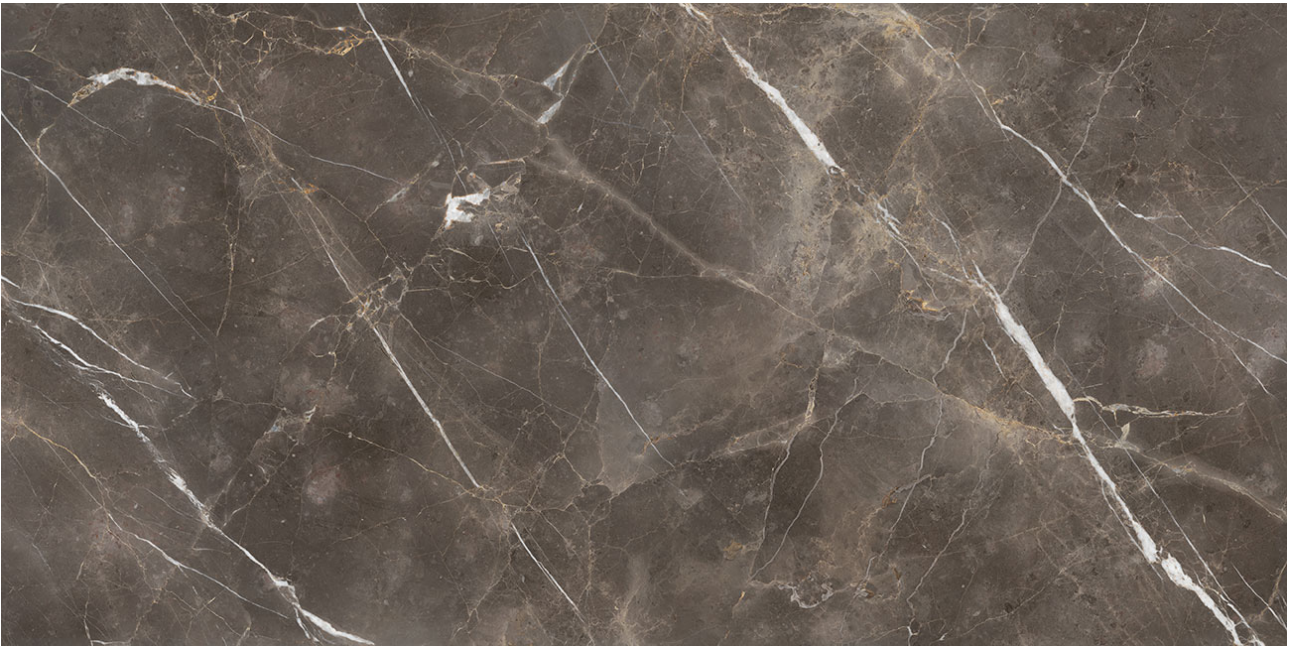

PRODUCT
ROYAL STONWORKS 63X126 REGAL BROWN MARBLE
HONED

63"x126" | Sintered Slab | Tile

TECHNICAL DATA

CODE: QUSW-RM-1H
NAME: Royal Stoneworks 63X126 Regal Brown Marble Honed
SERIES: Royal Stoneworks
SIZE: 63"x126"
FINISH: Honed
LOOK: Stone Look
EDGE: Rectified
FAMILY: Tile
FROST RESISTANCE: Yes
SHADE VARIATION: V3
STYLE: Contemporary
SUITABLE FOR: Indoor|Shower
TYPOLOGY: Sintered Slab
TYPE OF PIECE: Field Tile
USE: Floor and Wall