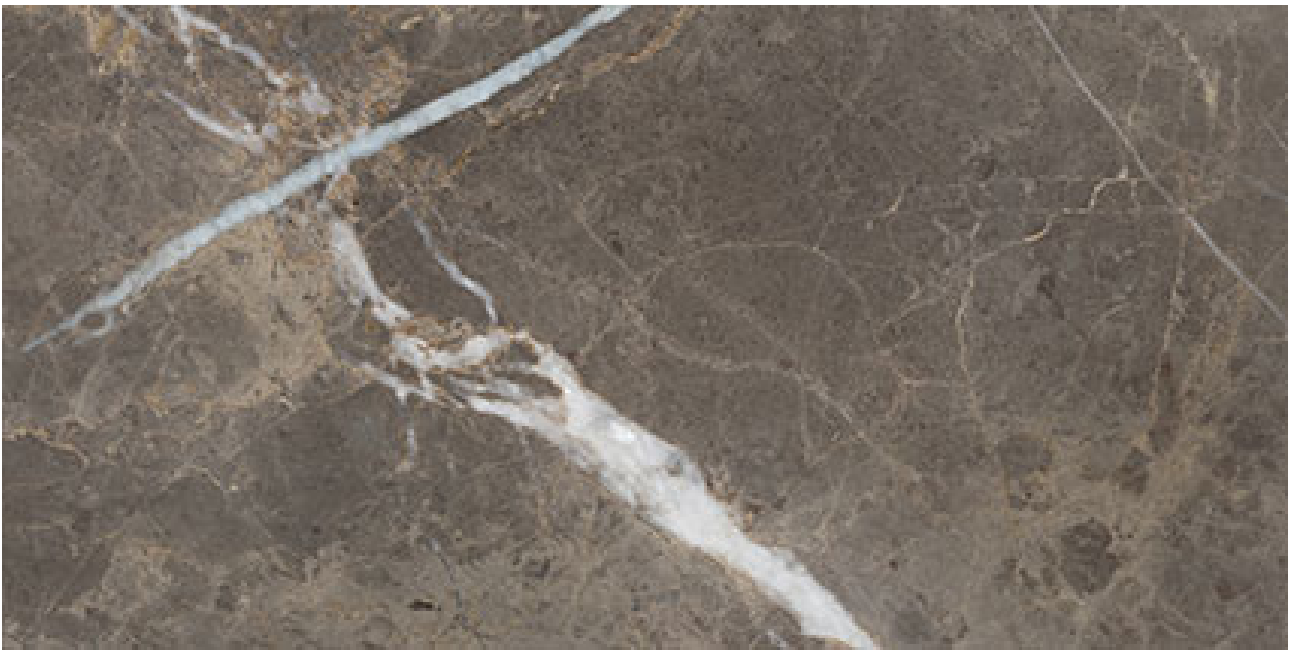

PRODUCT

ROYAL STONEWORKS 12X24 REGAL BROWN MARBLE

HONED

12"x24" | Porcelain | Tile

TECHNICAL DATA

CODE: QUSW-RM-5H
NAME: Royal Stoneworks 12X24 Regal Brown Marble Honed
SERIES: Royal Stoneworks
SIZE: 12"x24"
FINISH: Honed
LOOK: Stone Look
EDGE: Rectified
FAMILY: Tile
FROST RESISTANCE: Yes
SHADE VARIATION: V3
STYLE: Contemporary
SUITABLE FOR: Indoor|Shower
TYPOLOGY: Porcelain
TYPE OF PIECE: Field Tile
USE: Floor and Wall