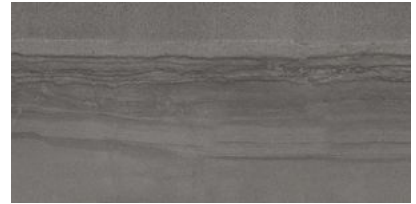

Arcadia 12X24 Valle D'Aosta
12"x24" | Glazed Porcelain

Arcadia 12X24F Ferrara Matte
12"x24" | Glazed Porcelain

Arcadia 2X2 Basketweave Ferrara Matte
12"x12" | Glazed Porcelain

Arcadia 2X2 Basketweave Lombardy Matte
12"x12" | Glazed Porcelain