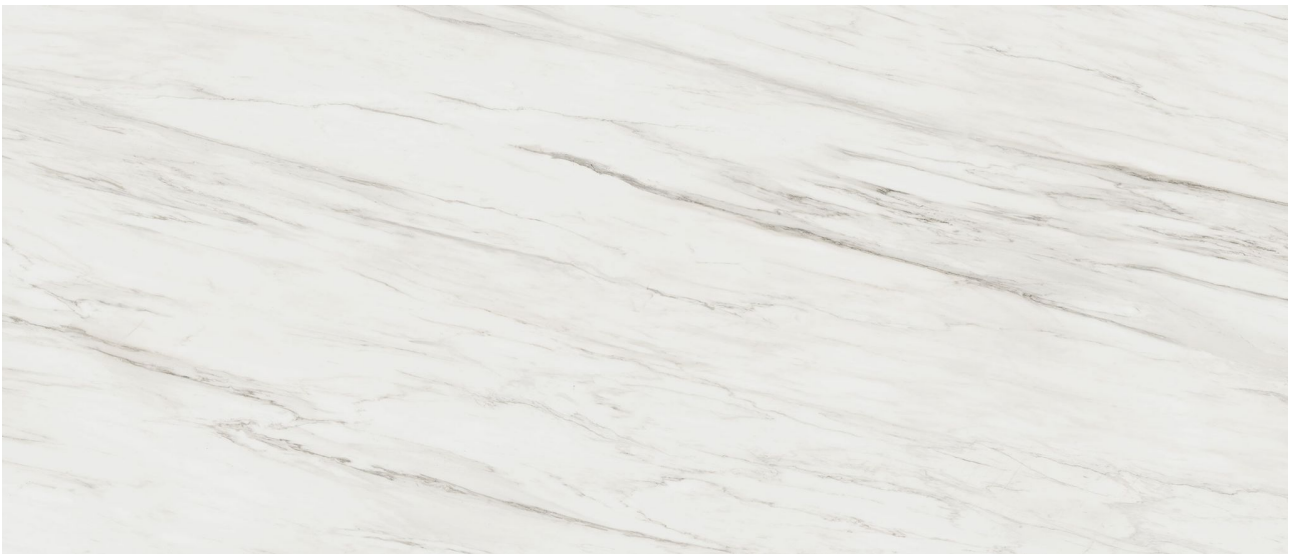

---

**PRODUCT**  
**ROYAL STONEWORKS 48X110 ITALIAN CREAM VEIN**  
**HONED**

---

48"x110" | Sintered Slab | Tile

## TECHNICAL DATA

CODE: QUSW-IC-2H  
NAME: Royal Stoneworks 48X110 Italian Cream Vein Honed  
SERIES: Royal Stoneworks  
SIZE: 48"x110"  
FINISH: Honed  
LOOK: Stone Look  
EDGE: Rectified  
FAMILY: Tile  
FROST RESISTANCE: Yes  
STYLE: Contemporary  
SUITABLE FOR: Indoor|Shower  
TYPOLOGY: Sintered Slab  
TYPE OF PIECE: Field Tile  
USE: Floor and Wall