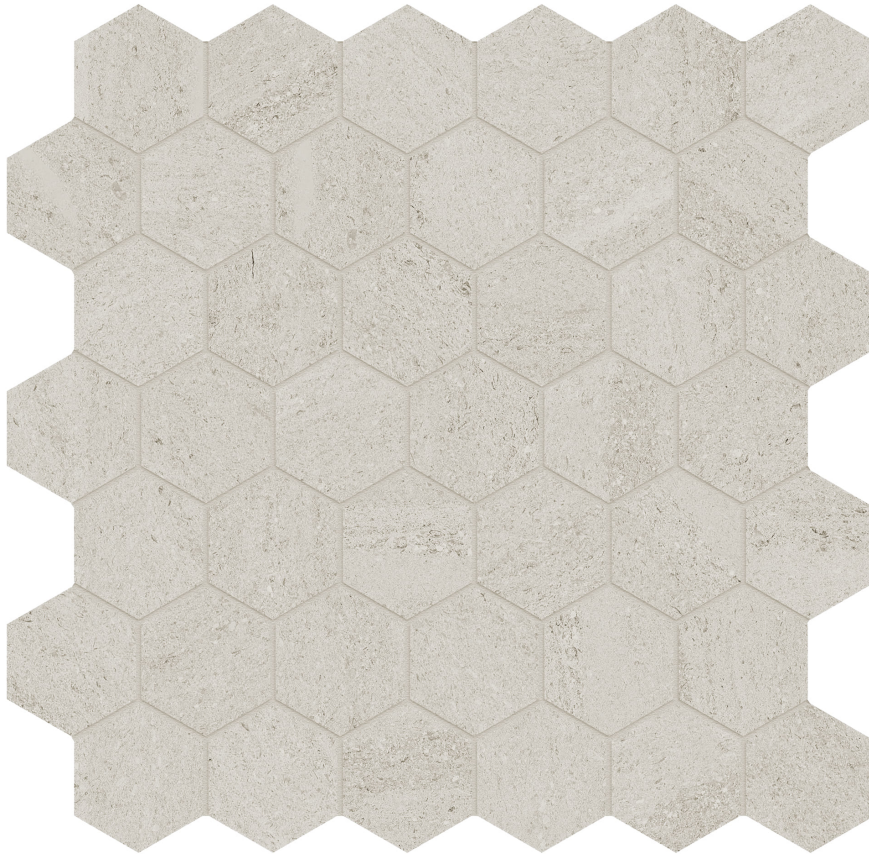

PRODUCT
LITHOFORM 2\" HEX VEINCUT DUNES

12"x12" | Porcelain | Tile

TECHNICAL DATA

CODE: AC8510-00350

NAME: Lithoform 2" Hex Veincut Dunes

SERIES: Lithoform

SIZE: 12"x12"

FINISH: Organic Matte

LOOK: Stone Look

EDGE: Rectified

FAMILY: Tile

STYLE: Contemporary

SUITABLE FOR: Indoor| Outdoor

TPOLOGY: Porcelain

TYPE OF PIECE: Mosaic

USE: Floor and Wall