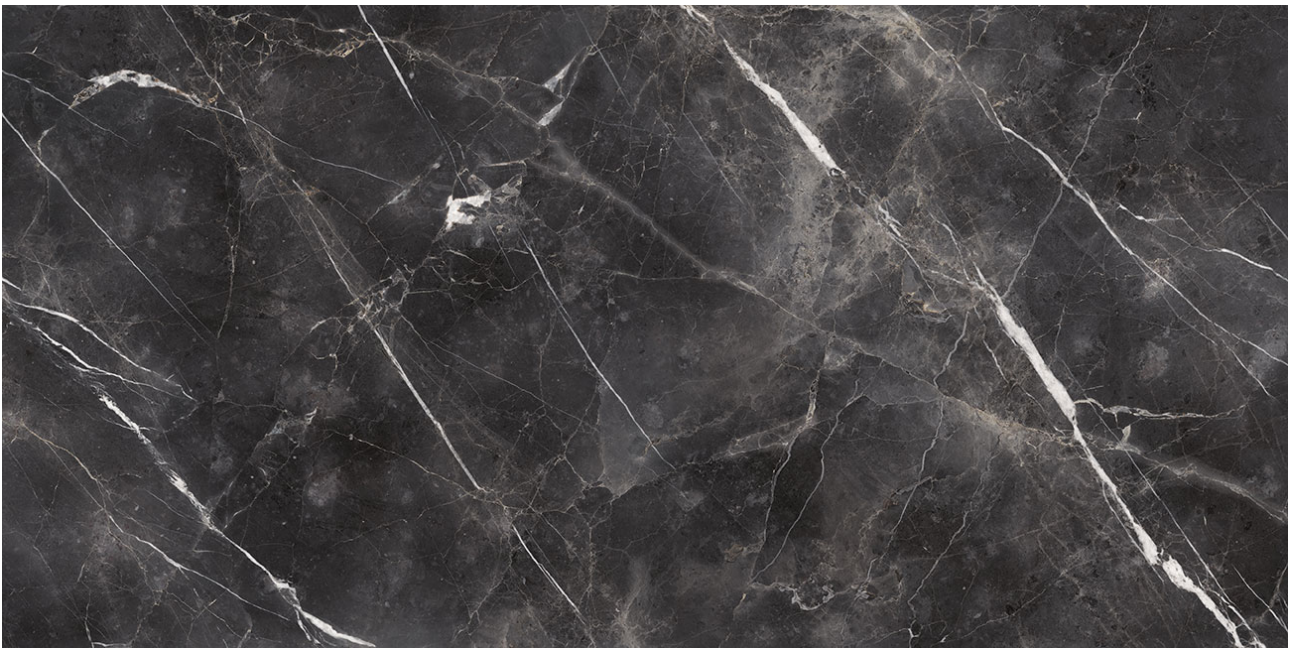

PRODUCT

ROYAL STONWORKS 63X126 TUSCAN FORGE VEIN

HONED

63"x126" | Sintered Slab | Tile

TECHNICAL DATA

CODE: QUSW-TF-1H
NAME: Royal Stoneworks 63X126 Tuscan Forge Vein Honed
SERIES: Royal Stoneworks
SIZE: 63"x126"
FINISH: Honed
LOOK: Stone Look
EDGE: Rectified
FAMILY: Tile
FROST RESISTANCE: Yes
SHADE VARIATION: V3
STYLE: Contemporary
SUITABLE FOR: Indoor|Shower
TYPOLOGY: Sintered Slab
TYPE OF PIECE: Field Tile
USE: Floor and Wall