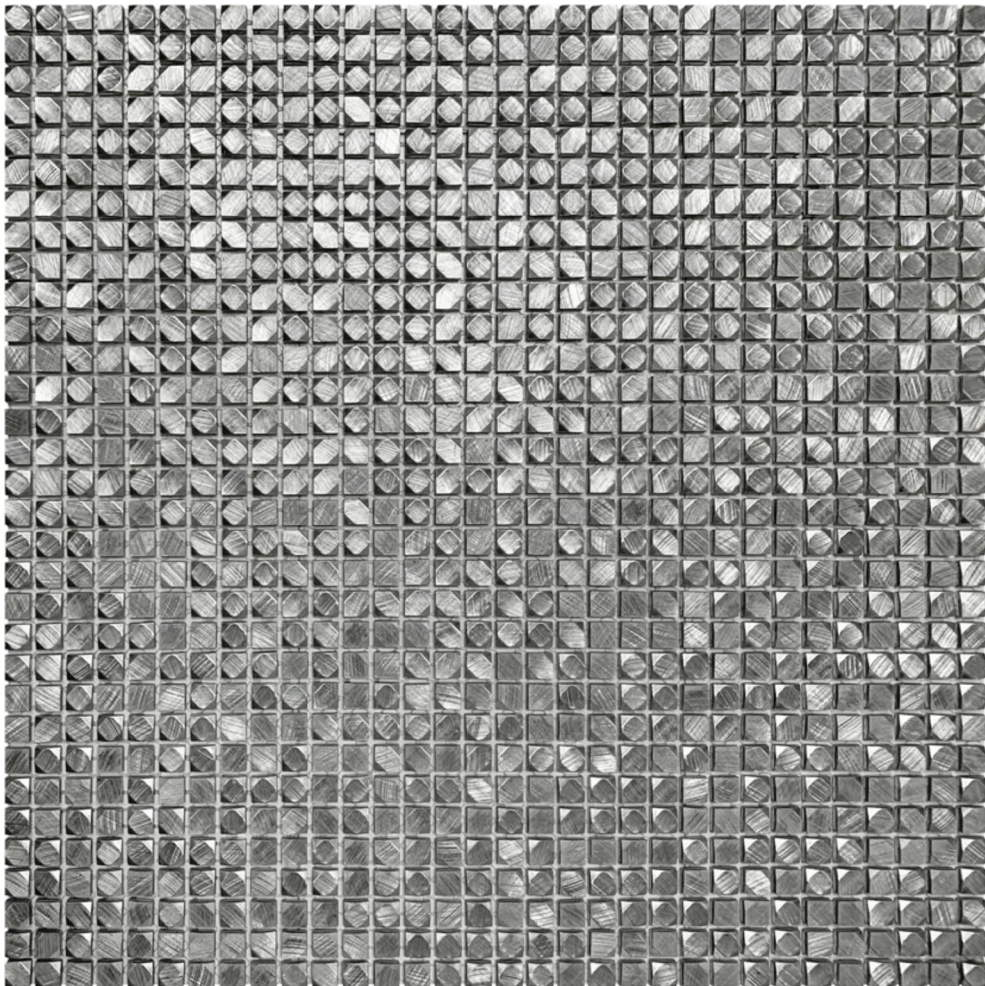

### **MINI HEXAGON SILVER ALUMINUM MOSAIC**

---

12"x12" | Metal | Mosaic and Decorative Tile

**TECHNICAL DATA**

CODE: RVCHAWM023  
NAME: Mini Hexagon Silver Aluminum Mosaic  
SERIES: Chelsea Collection  
SIZE: 12"x12"  
LOOK: Multi-Look Mosaics  
FAMILY: Mosaic and Decorative Tile  
MOSAIC SHAPE: Hexagon  
SUITABLE FOR: Backsplash, Indoor  
TYPOLOGY: Metal  
TYPE OF PIECE: Mosaic  
USE: Wall only