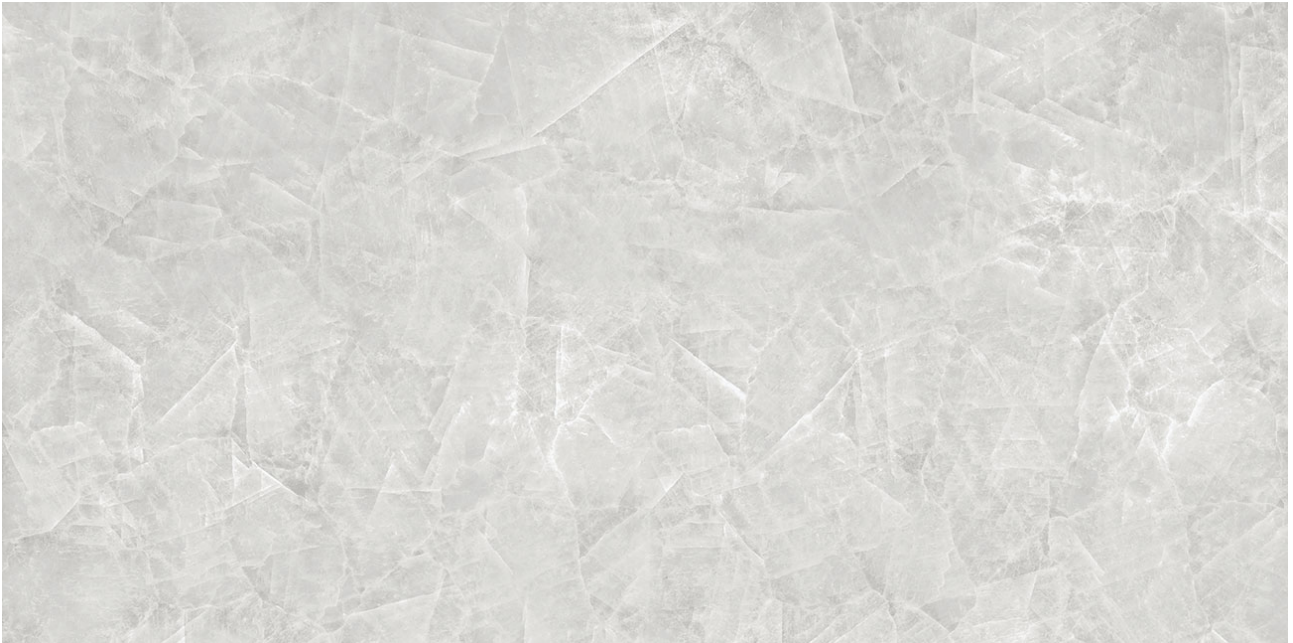

North Hills Flooring

PRODUCT

ROYAL STONEWORKS 63X126 CRYSTAL LUXE HONED

63"x126" | Sintered Slab | Tile

TECHNICAL DATA

CODE: QUSW-CL-1H
NAME: Royal Stoneworks 63X126 Crystal Luxe Honed
SERIES: Royal Stoneworks
SIZE: 63"x126"
FINISH: Honed
LOOK: Stone Look
EDGE: Rectified
FAMILY: Tile
FROST RESISTANCE: Yes
SHADE VARIATION: V2
STYLE: Contemporary
SUITABLE FOR: Indoor|Shower
TYPOLOGY: Sintered Slab
TYPE OF PIECE: Field Tile
USE: Floor and Wall