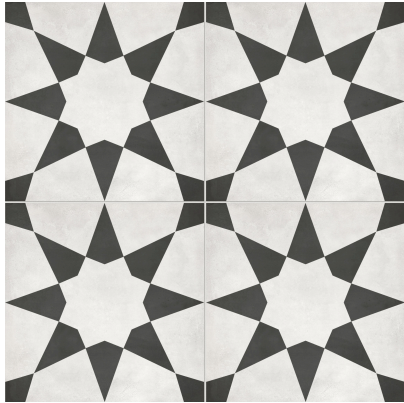

Form 8x8 Sand Diamond
8"x8" | Pressed Glazed Porcelain

Form 8x8 Monochrome Geo
8"x8" | Pressed Glazed Porcelain

Form 8x8 Monochrome Lotus
8"x8" | Pressed Glazed Porcelain

Form 8x8 Monochrome Stellar
8"x8" | Pressed Glazed Porcelain