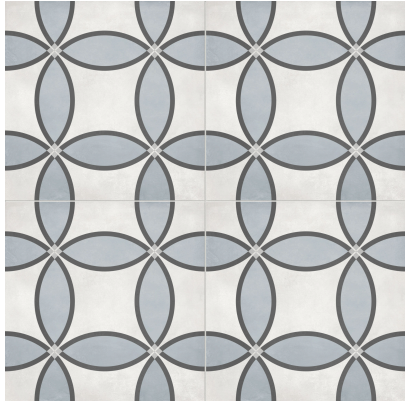

North Hills Flooring

SERIES FORM AC

| Pressed Glazed Porcelain | Concrete | Patterned Tiles

Industrial vibes and encaustic patterns for every design objective.

PRODUCTS

Form 8x8 Tide Zenith
8"x8" | Pressed Glazed Porcelain

Form 8x8 Sand Diamond
8"x8" | Pressed Glazed Porcelain

Form 8x8 Monochrome Geo
8"x8" | Pressed Glazed Porcelain

Form 8x8 Monochrome Lotus
8"x8" | Pressed Glazed Porcelain

Form 8x8 Monochrome Stellar
8"x8" | Pressed Glazed Porcelain