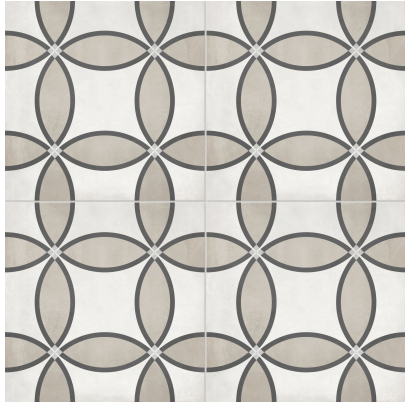

Form 8x8 Sand Zenith
8"x8" | Pressed Glazed Porcelain