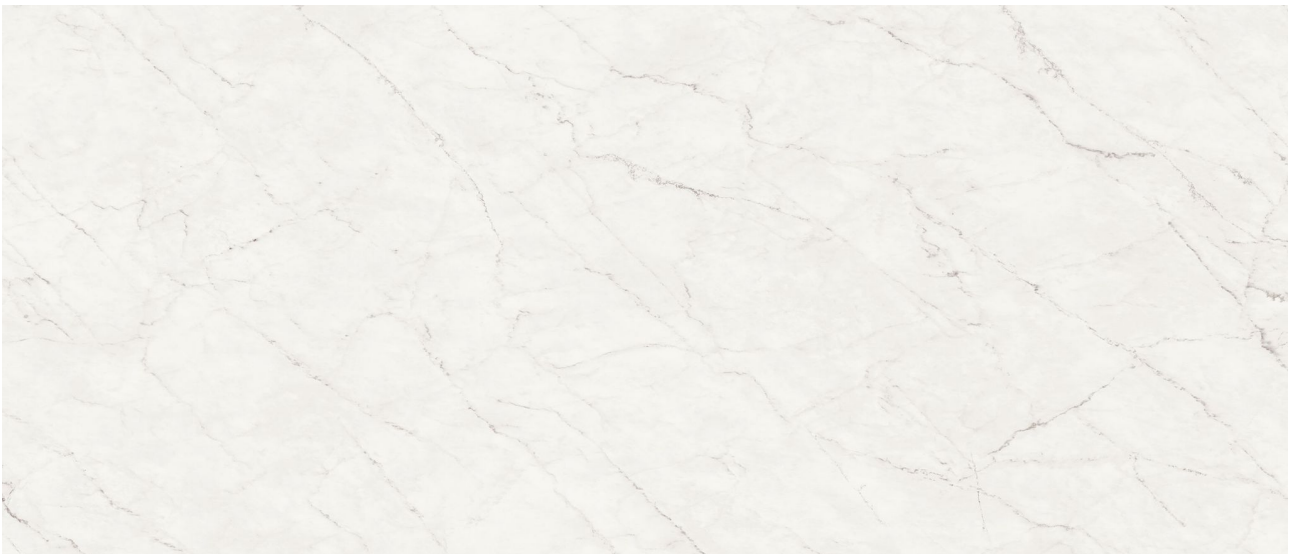

North Hills Flooring

PRODUCT

ROYAL STONEWORKS 48X110 CLOUDSTONE WHITE HONED

48"x110" | Sintered Slab | Tile

TECHNICAL DATA

CODE: QUSW-CW-2H
NAME: Royal Stoneworks 48X110 Cloudstone White Honed
SERIES: Royal Stoneworks
SIZE: 48"x110"
FINISH: Honed
LOOK: Stone Look
EDGE: Rectified
FAMILY: Tile
FROST RESISTANCE: Yes
STYLE: Contemporary
SUITABLE FOR: Indoor|Shower
TYPOLOGY: Sintered Slab
TYPE OF PIECE: Field Tile
USE: Floor and Wall