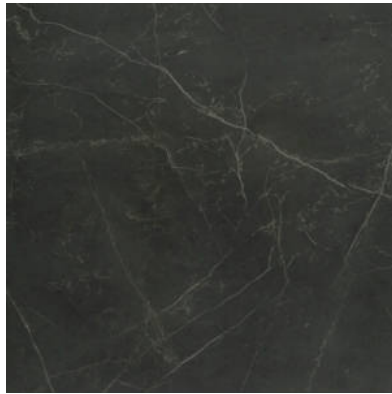

North Hills Flooring

PRODUCT

TIVOLI NERO HONED 32X32

32"x32" | Glazed Porcelain | Tile

GRAPHIC VARIETY

TECHNICAL DATA

CODE: QULX-TI-5HN3
NAME: Tivoli Nero Honed 32X32
SERIES: Luxury
SIZE: 32"x32"
FINISH: Matt
LOOK: Marble Look
EDGE: Rectified
FAMILY: Tile
FROST RESISTANCE: Yes
PEI: 4
RECTIFIED: Yes
STYLE: Contemporary
SUITABLE FOR: Indoor|Shower
TYPOLOGY: Glazed Porcelain
TYPE OF PIECE: Field Tile
USE: Floor and Wall