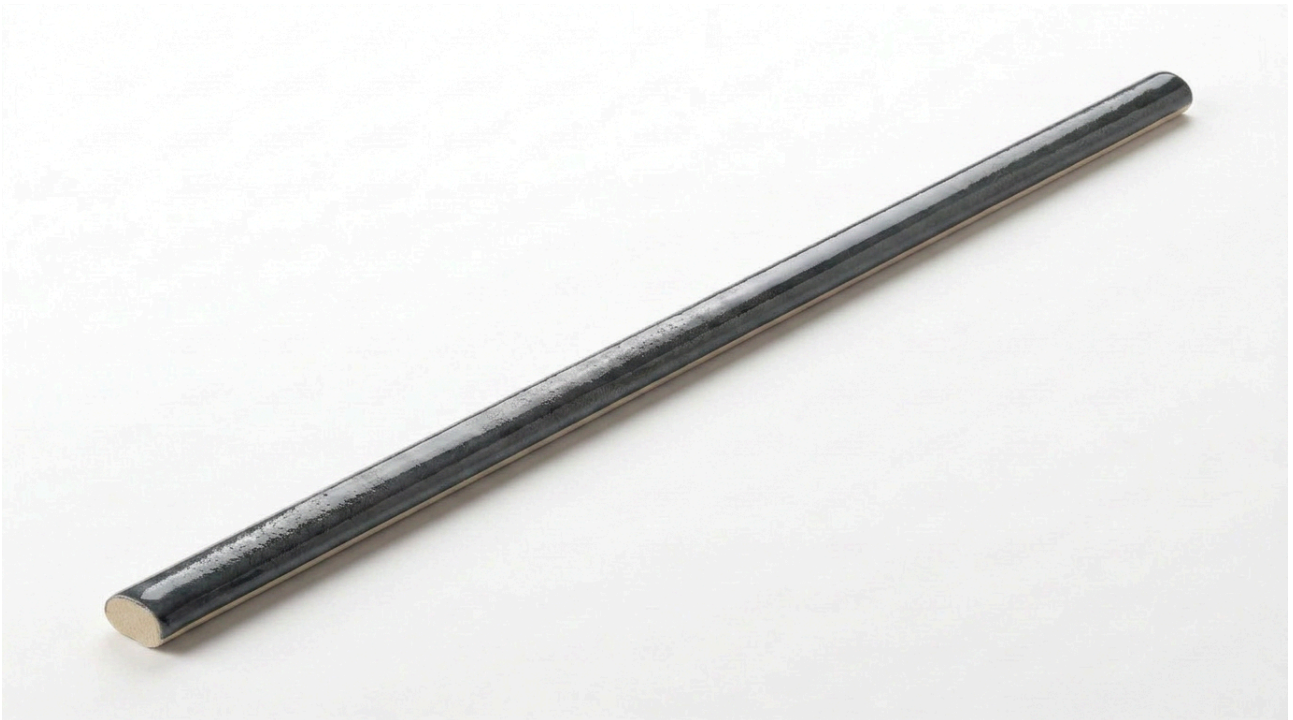

## **PRODUCT** **ARUBA COAL GLOSS .39X9 TRIM**

---

.39"x9" | Porcelain | Tile

**TECHNICAL DATA**

CODE: QUAU-CO-SBG  
NAME: Aruba Coal Gloss .39x9 Trim  
SERIES: Aruba  
SIZE: .39"x9"  
FINISH: Gloss  
LOOK: Subway Tile  
FAMILY: Tile  
FROST RESISTANCE: Yes  
PEI: 4  
STYLE: Contemporary  
SUITABLE FOR: Indoor| Outdoor| Pool| Backsplash| Shower  
TYPOLOGY: Porcelain  
TYPE OF PIECE: Trim  
USE: Floor and Wall