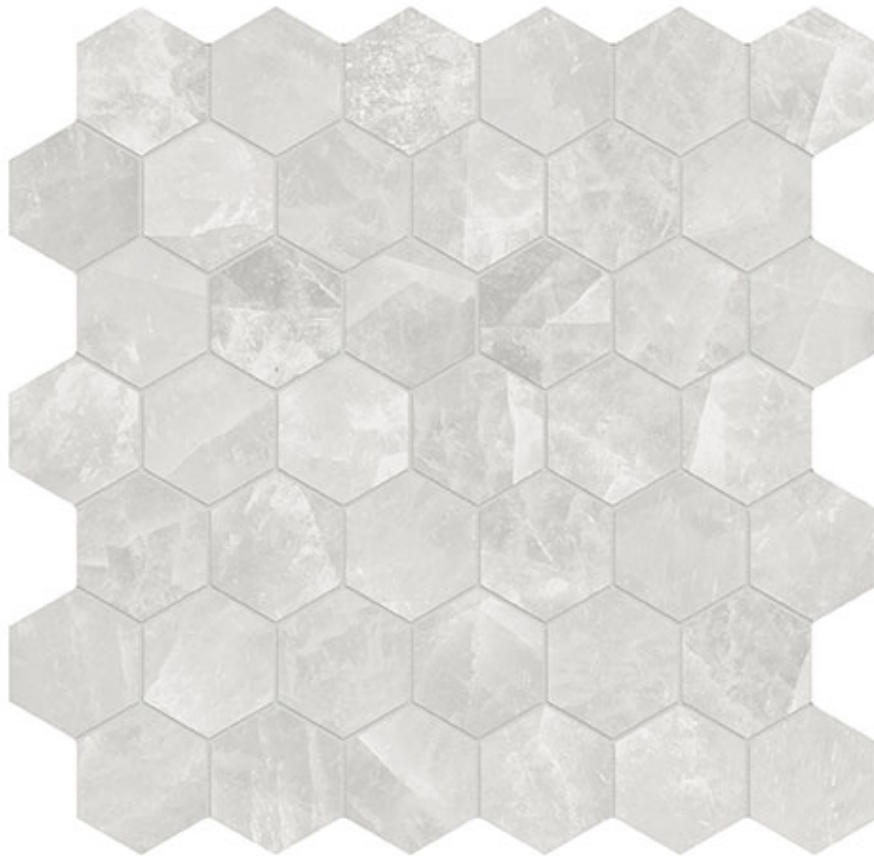

North Hills Flooring

PRODUCT

ROYAL STONWORKS 2\" CRYSTAL LUXE HEX

12"x12" | Porcelain | Tile

TECHNICAL DATA

CODE: QUSW-CL-HX
NAME: Royal Stoneworks 2" Crystal Luxe Hex
SERIES: Royal Stoneworks
SIZE: 12"x12"
FINISH: Honed
LOOK: Stone Look
FAMILY: Tile
MOSAIC TYPE: 2"x2"
SHADE VARIATION: V2
STYLE: Contemporary
SUITABLE FOR: Indoor|Shower
TYPOLOGY: Porcelain
TYPE OF PIECE: Mosaic
USE: Floor and Wall