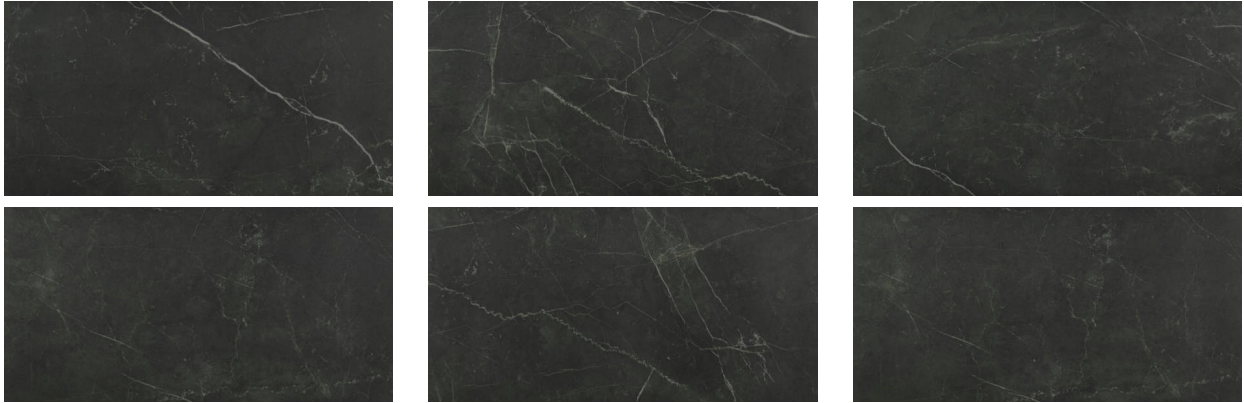

North Hills Flooring

PRODUCT **TIVOLI NERO POLISHED 12X24**

12"x24" | Glazed Porcelain | Tile

GRAPHIC VARIETY

TECHNICAL DATA

CODE: QULX-TI-2PN
NAME: Tivoli Nero Polished 12X24
SERIES: Luxury
SIZE: 12"x24"
FINISH: Polished
LOOK: Marble Look
EDGE: Rectified
FAMILY: Tile
FROST RESISTANCE: Yes
PEI: 4
RECTIFIED: Yes
STYLE: Contemporary
SUITABLE FOR: Indoor|Shower
TYPOLOGY: Glazed Porcelain
TYPE OF PIECE: Field Tile
USE: Floor and Wall