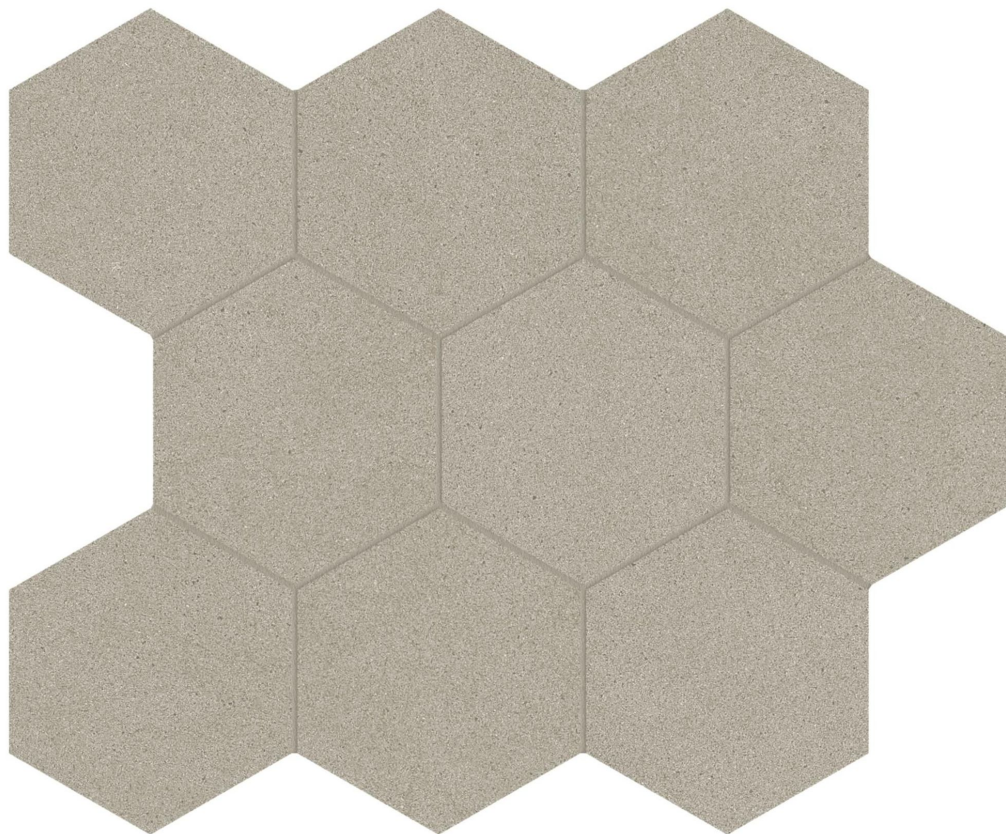

# *North Hills Flooring*

---

**PRODUCT**  
**SERENA 4\'' HEX VALLEY**

---

10.5"x12" | Porcelain | Tile

**TECHNICAL DATA**

CODE: AC8510-00300

NAME: Serena 4" Hex Valley

SERIES: Serena

SIZE: 10.5"x12"

FINISH: Organic Matte

LOOK: Stone Look

EDGE: Rectified

FAMILY: Tile

STYLE: Contemporary

SUITABLE FOR: Indoor| Outdoor

TPOLOGY: Porcelain

TYPE OF PIECE: Mosaic

USE: Floor and Wall

NOTES: This product is special order and cannot be cancelled, returned, or refunded.

**PACKING**

Size	Product type	BOX			PALLET		
		pcs	sqft	lb	boxes	sqft	lb
10.5"x12"	Mosaic	10	7.86		45		