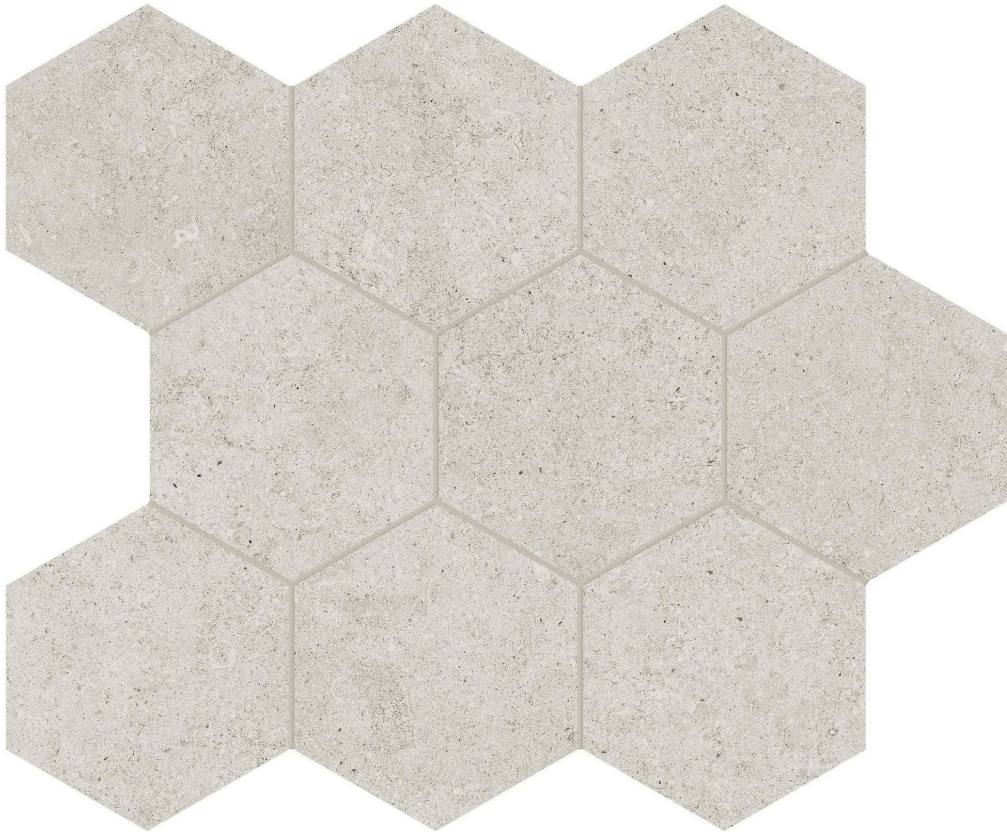

### **LITHOFORM 4\"/>Hexagon**

10.5"x12" | Porcelain | Tile

**TECHNICAL DATA**

CODE: AC8510-00310

NAME: Lithoform 4'' Hex Crosscut Dunes

SERIES: Lithoform

SIZE: 10.5"x12''

FINISH: Organic Matte

LOOK: Stone Look

EDGE: Rectified

FAMILY: Tile

STYLE: Contemporary

SUITABLE FOR: Indoor| Outdoor

TPOLOGY: Porcelain

TYPE OF PIECE: Mosaic

USE: Floor and Wall