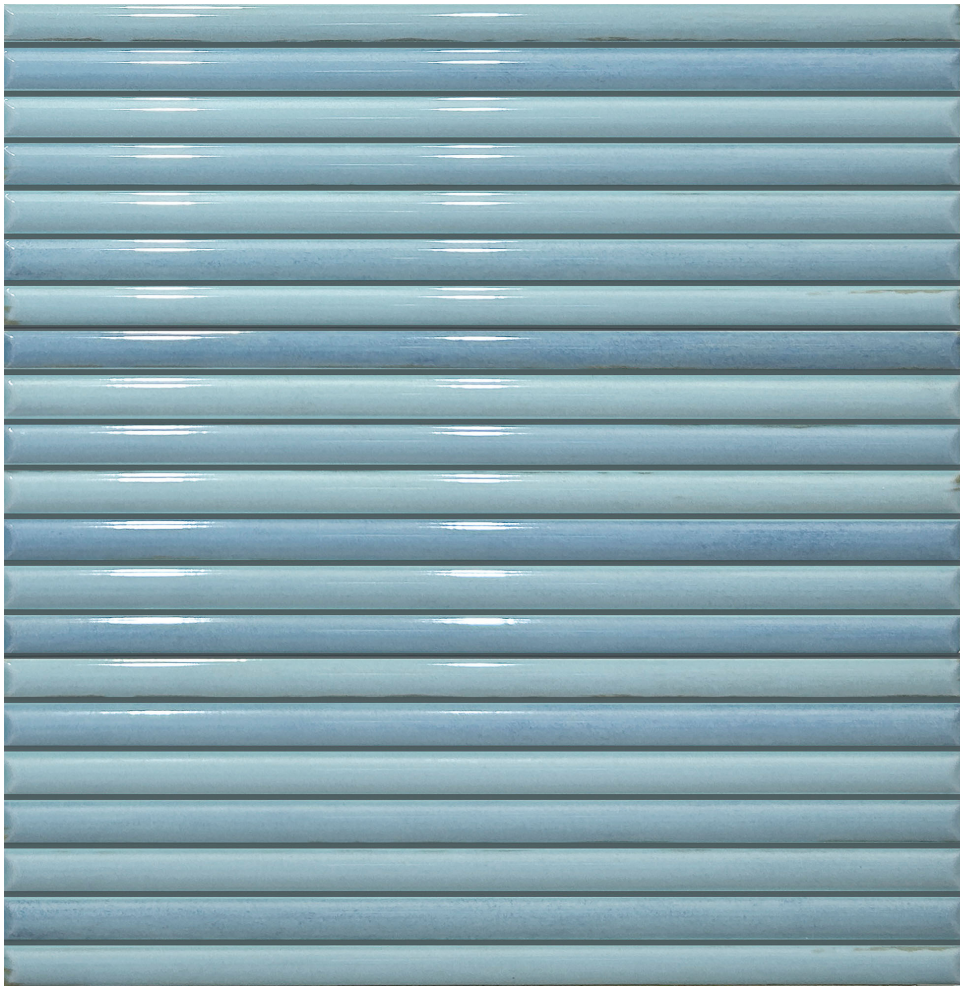

# *North Hills Flooring*

---

**PRODUCT**  
**SAUSALITO 5X13 SKY**

---

5"x13" | Glazed Ceramic | Tile

**ROOM SCENES**

**TECHNICAL DATA**

CODE: QUSL-SK-W1  
NAME: Sausalito 5X13 Sky  
SERIES: Sausalito  
SIZE: 5"x13"  
FINISH: Gloss  
LOOK: Relieves  
FAMILY: Tile  
STYLE: Contemporary  
SUITABLE FOR: Indoor|Shower  
TYPOLOGY: Glazed Ceramic  
TYPE OF PIECE: Field Tile  
USE: Wall only