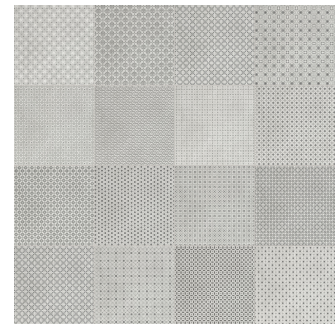

**Tapestri 8.5 Cashmere Hexagon**  
8.5"x10" | Pressed Glazed Porcelain

**Tapestri 8.5 Denim Blend Hexagon**  
8.5"x10" | Pressed Glazed Porcelain

**Tapestri 8.5 Grey Denim Hexagon**  
8.5"x10" | Pressed Glazed Porcelain

**Tapestri 8.5 Silk Blend Hexagon**  
8.5"x10" | Pressed Glazed Porcelain

**Tapestri 8.5 Silk Hexagon**  
8.5"x10" | Pressed Glazed Porcelain

**Tapestri 8.5 Wool Blend Hexagon**  
8.5"x10" | Pressed Glazed Porcelain

**Tapestri 8.5 Wool Hexagon**  
8.5"x10" | Pressed Glazed Porcelain

**Tapestri 8x8 Cashmere Blend**  
8"x8" | Pressed Glazed Porcelain

**Tapestri 8x8 Denim Blend**  
8"x8" | Pressed Glazed Porcelain

**Tapestri 8x8 Silk Blend**  
8"x8" | Pressed Glazed Porcelain

**Tapestri 8x8 Wool Blend**  
8"x8" | Pressed Glazed Porcelain

**ROOM SCENES**

---

Size	Product type	BOX			PALLET		
		pcs	sqft	lb	boxes	sqft	lb
8.5"x10"	Field Tile	17	7.32				
8"x8"	Field Tile	17	7.32				