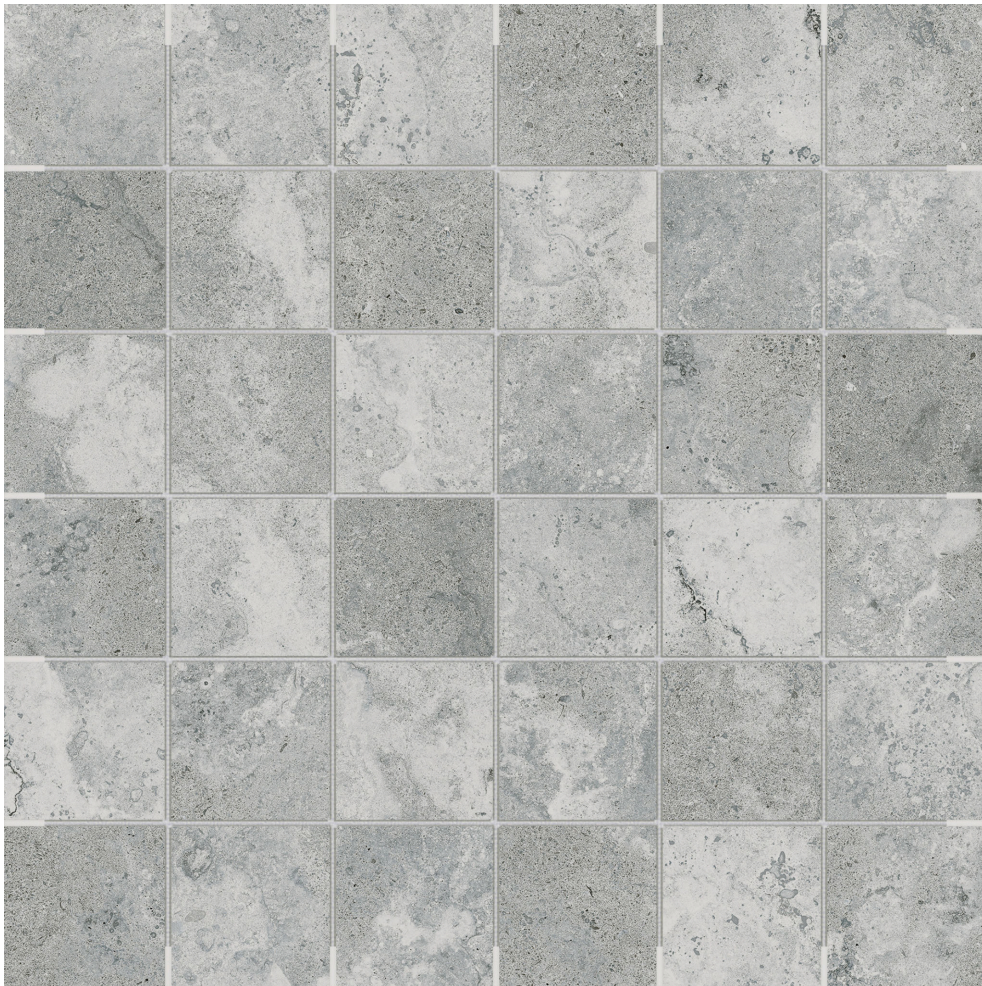

North Hills Flooring

PRODUCT
VENETA 2X2 ARGENTO

12"x12" | Glazed Porcelain | Tile

TECHNICAL DATA

CODE: AC4501-02980

NAME: Veneta 2x2 Argento

SERIES: Veneta

SIZE: 12"x12"

FINISH: Matte

LOOK: Stone Look

BREAKING STRENGTH: $\geq 300 \geq 1300$

CHEMICAL RESISTANCE: CLASS A

DCOF: ≥ 0.65

FAMILY: Tile

FROST RESISTANCE: Yes

SHADE VARIATION: V3

SUITABLE FOR: Indoor| Outdoor

TPOLOGY: Glazed Porcelain

THICKNESS: 8.5mm

TYPE OF PIECE: Mosaic

USE: Floor and Wall

NOTES: This product is special order and cannot be cancelled, returned, or refunded.

PACKING