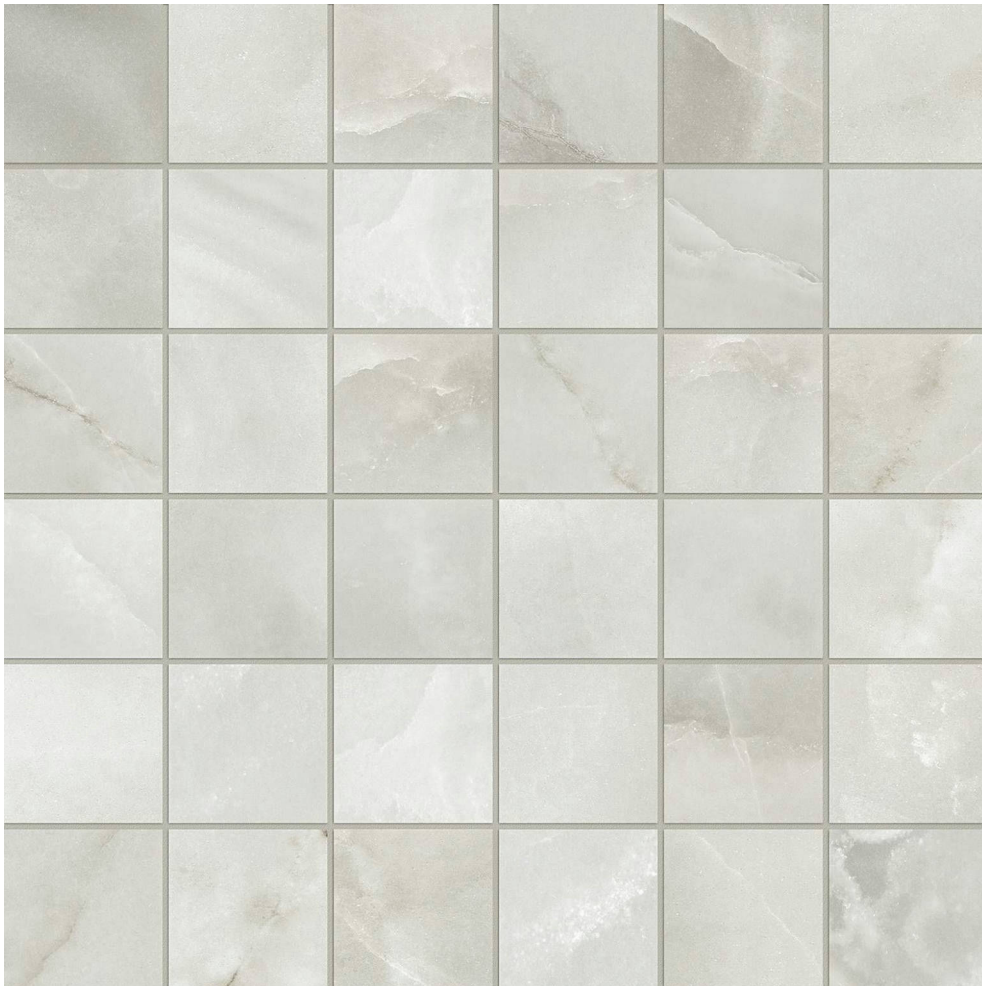

### **SORRENTO ONYX HONED 2X2 MOSAIC**

---

12"x12" | Glazed Porcelain | Tile

**TECHNICAL DATA**

CODE: QULX-SO-M3HN  
NAME: Sorrento Onyx Honed 2X2 Mosaic  
SERIES: Luxury  
SIZE: 12"x12"  
FINISH: Matt  
LOOK: Marble Look  
EDGE: Rectified  
FAMILY: Tile  
MOSAIC TYPE: 2"x2"  
RECTIFIED: Yes  
STYLE: Contemporary  
SUITABLE FOR: Backsplash|Indoor|Shower  
TYPOLOGY: Glazed Porcelain  
TYPE OF PIECE: Mosaic  
USE: Floor and Wall