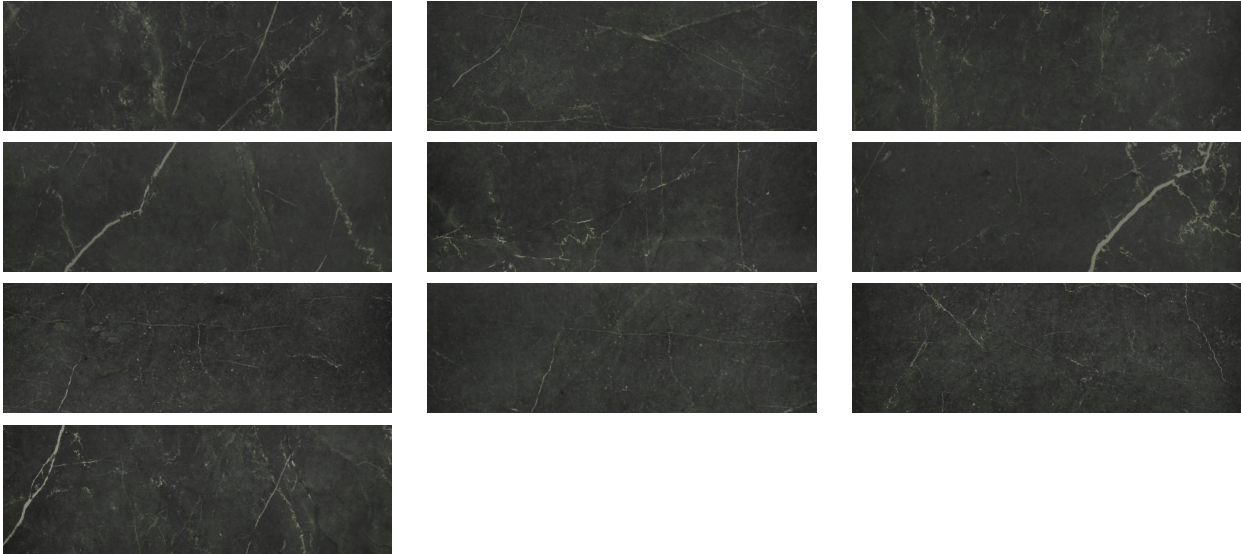

## **PRODUCT** **TIVOLI NERO HONED 4X12**

---

4"x12" | Glazed Porcelain | Tile

**GRAPHIC VARIETY**

**TECHNICAL DATA**

CODE: QULX-TI-1HN  
NAME: Tivoli Nero Honed 4X12  
SERIES: Luxury  
SIZE: 4"x12"  
FINISH: Matt  
LOOK: Marble Look  
EDGE: Rectified  
FAMILY: Tile  
FROST RESISTANCE: Yes  
PEI: 4  
RECTIFIED: Yes  
STYLE: Contemporary  
SUITABLE FOR: Backsplash|Indoor|Shower  
TYPOLOGY: Glazed Porcelain  
TYPE OF PIECE: Field Tile  
USE: Floor and Wall