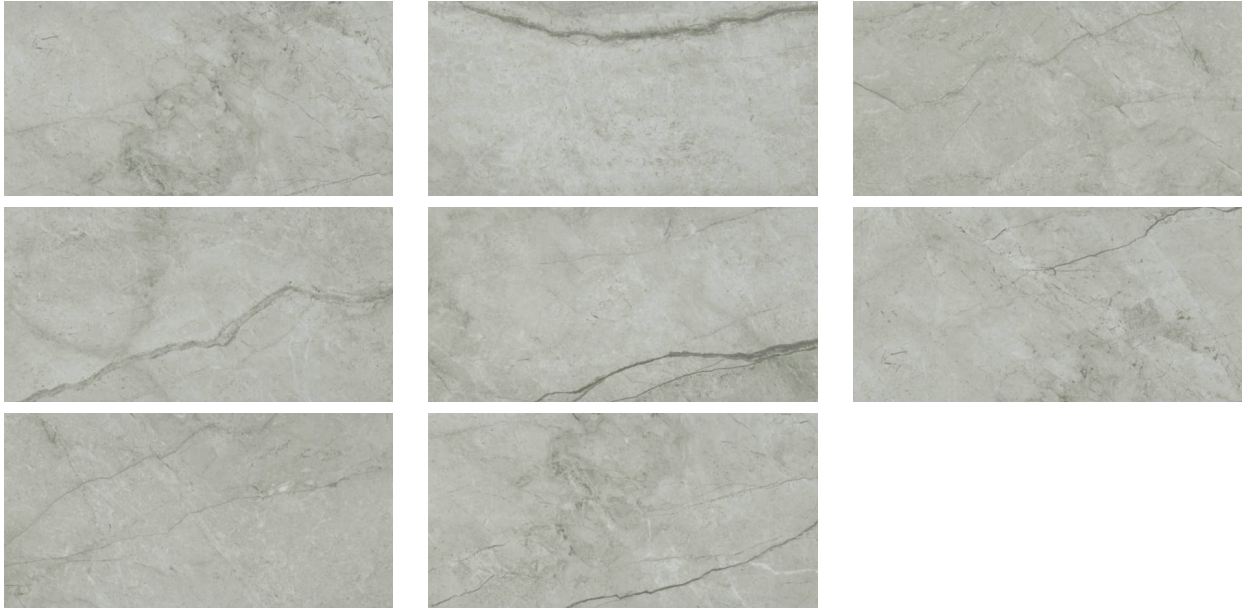

## **PRODUCT** **ROMA ARGENTO HONED 12X24**

---

12"x24" | Glazed Porcelain | Tile

**GRAPHIC VARIETY**

**ROOM SCENES**

**TECHNICAL DATA**

CODE: QULX-RO-2H  
NAME: Roma Argento Honed 12X24  
SERIES: Luxury  
SIZE: 12"x24"  
FINISH: Matt  
LOOK: Marble Look  
EDGE: Rectified  
FAMILY: Tile  
FROST RESISTANCE: Yes  
PEI: 4  
RECTIFIED: Yes  
STYLE: Contemporary  
SUITABLE FOR: Indoor, Shower  
TYPOLOGY: Glazed Porcelain  
TYPE OF PIECE: Field Tile  
USE: Floor and Wall