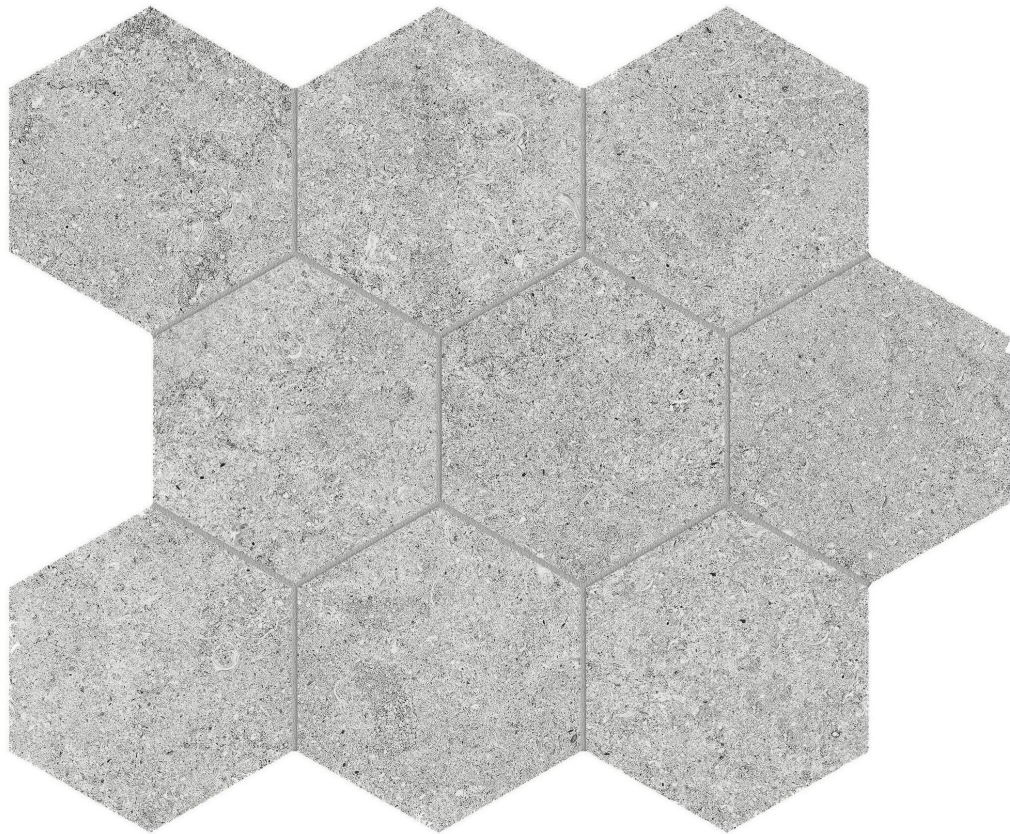

North Hills Flooring

PRODUCT

LITHOFORM 4\'' HEX CROSSCUT TWILIGHT

10.5"x12" | Porcelain | Tile

TECHNICAL DATA

CODE: AC8510-00340

NAME: Lithoform 4" Hex Crosscut Twilight

SERIES: Lithoform

SIZE: 10.5"x12"

FINISH: Organic Matte

LOOK: Stone Look

EDGE: Rectified

FAMILY: Tile

STYLE: Contemporary

SUITABLE FOR: Indoor| Outdoor

TPOLOGY: Porcelain

TYPE OF PIECE: Mosaic

USE: Floor and Wall

NOTES: This product is special order and cannot be cancelled, returned, or refunded.

PACKING

Size	Product type	BOX			PALLET		
		pcs	sqft	lb	boxes	sqft	lb
10.5"x12"	Mosaic	10	7.86		45		