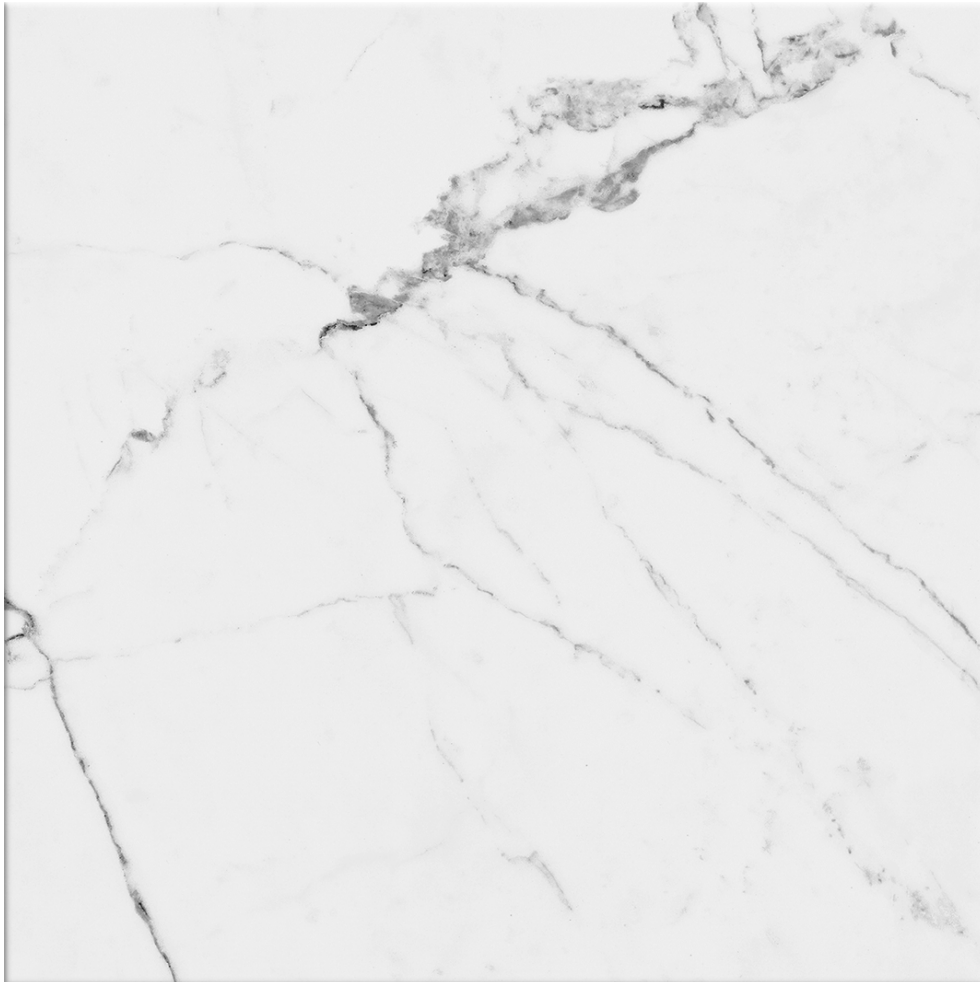

North Hills Flooring

PRODUCT

OBSESSION 10X10 STATUARIO

10"x10" | Glazed Porcelain | Tile

ROOM SCENES

TECHNICAL DATA

CODE: QUOB-ST-3
NAME: Obsession 10x10 Statuario
SERIES: Obsession
SIZE: 10"x10"
FINISH: Matt
LOOK: Marble Look
BREAKING STRENGTH: ≥ 1300 N
CHEMICAL RESISTANCE: GA GLA GHA
DCOF: > 0.42
FAMILY: Tile
FROST RESISTANCE: Yes
MOHS: 6
PEI: 4
R VALUE: R9
SHADE VARIATION: V1
STAIN RESISTANCE: 5
STYLE: Classic
SUITABLE FOR: Backsplash|Indoor|Shower
TYPOLOGY: Glazed Porcelain
THICKNESS: 9 mm
TYPE OF PIECE: Field Tile
USE: Floor and Wall
NOTES: 22 graphic variations