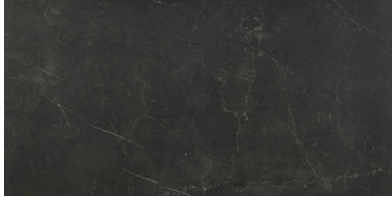

### **TIVOLI NERO HONED 24X48**

---

24"x48" | Glazed Porcelain | Tile

**GRAPHIC VARIETY**

**ROOM SCENES**

**TECHNICAL DATA**

CODE: QULX-TI-4HN  
NAME: Tivoli Nero Honed 24X48  
SERIES: Luxury  
SIZE: 24"x48"  
FINISH: Matt  
LOOK: Marble Look  
EDGE: Rectified  
FAMILY: Tile  
FROST RESISTANCE: Yes  
PEI: 4  
RECTIFIED: Yes  
STYLE: Contemporary  
SUITABLE FOR: Indoor|Shower  
TYPOLOGY: Glazed Porcelain  
TYPE OF PIECE: Field Tile  
USE: Floor and Wall