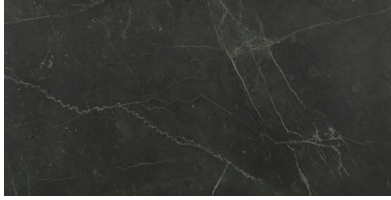

### **TIVOLI NERO HONED 24X48**

---

24"x48" | Glazed Porcelain | Tile

**GRAPHIC VARIETY**

**ROOM SCENES**

**TECHNICAL DATA**

CODE: QULX-TI-4HN  
NAME: Tivoli Nero Honed 24X48  
SERIES: Luxury  
SIZE: 24"x48"  
FINISH: Matt  
LOOK: Marble Look  
EDGE: Rectified  
FAMILY: Tile  
FROST RESISTANCE: Yes  
PEI: 4  
RECTIFIED: Yes  
STYLE: Contemporary  
SUITABLE FOR: Indoor|Shower  
TYPOLOGY: Glazed Porcelain  
TYPE OF PIECE: Field Tile  
USE: Floor and Wall