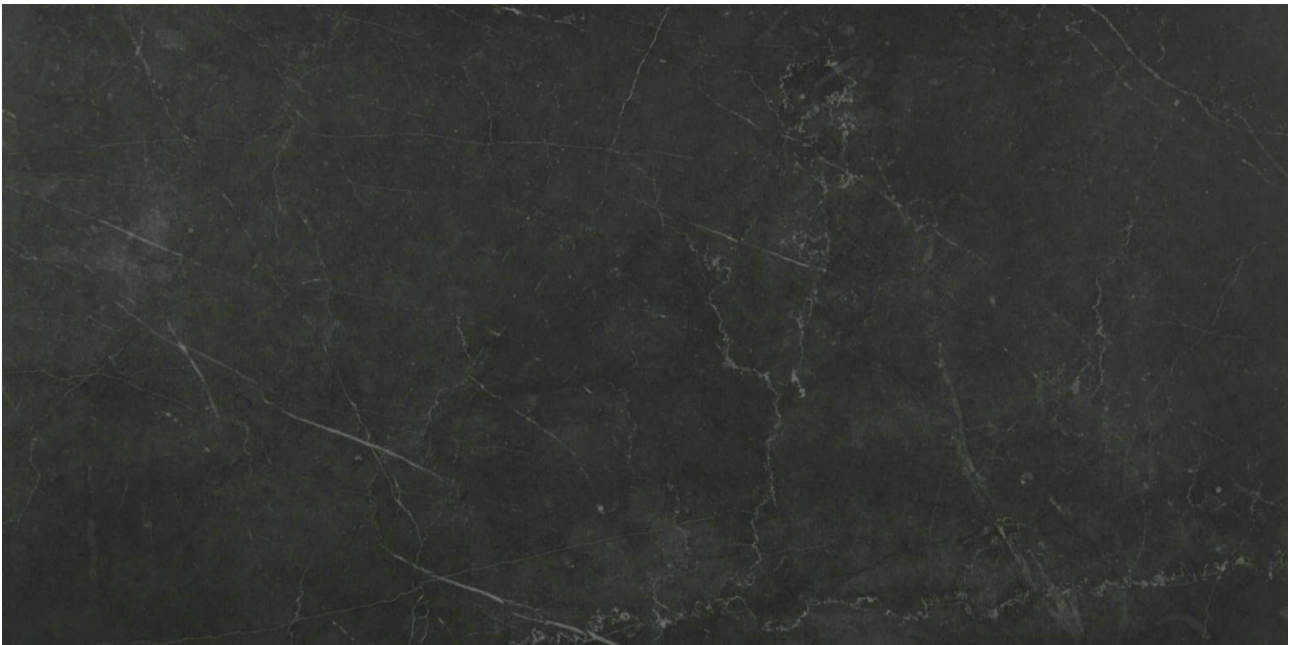

### **TIVOLI NERO HONED 24X48**

---

24"x48" | Glazed Porcelain | Tile

**GRAPHIC VARIETY**

**ROOM SCENES**

**TECHNICAL DATA**

CODE: QULX-TI-4HN  
NAME: Tivoli Nero Honed 24X48  
SERIES: Luxury  
SIZE: 24"x48"  
FINISH: Matt  
LOOK: Marble Look  
EDGE: Rectified  
FAMILY: Tile  
FROST RESISTANCE: Yes  
PEI: 4  
RECTIFIED: Yes  
STYLE: Contemporary  
SUITABLE FOR: Indoor|Shower  
TYPOLOGY: Glazed Porcelain  
TYPE OF PIECE: Field Tile  
USE: Floor and Wall