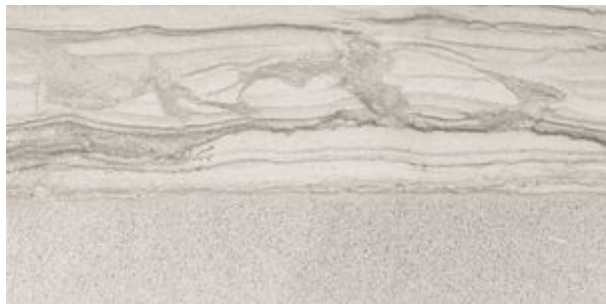

North Hills Flooring

PRODUCT

ARCADIA 12X24F FERRARA MATTE

12"x24" | Glazed Porcelain | Tile

DETAILS

ROOM SCENES

TECHNICAL DATA

CODE: QUAR-FE-F1N
NAME: Arcadia 12X24F Ferrara Matte
SERIES: Arcadia
SIZE: 12"x24"
FINISH: Matt
LOOK: Stone Look
EDGE: Rectified
FAMILY: Tile
FROST RESISTANCE: Yes
SHADE VARIATION: V3
STYLE: Contemporary
SUITABLE FOR: Backsplash| Indoor
TYPOLOGY: Glazed Porcelain
TYPE OF PIECE: Field Tile
USE: Floor and Wall