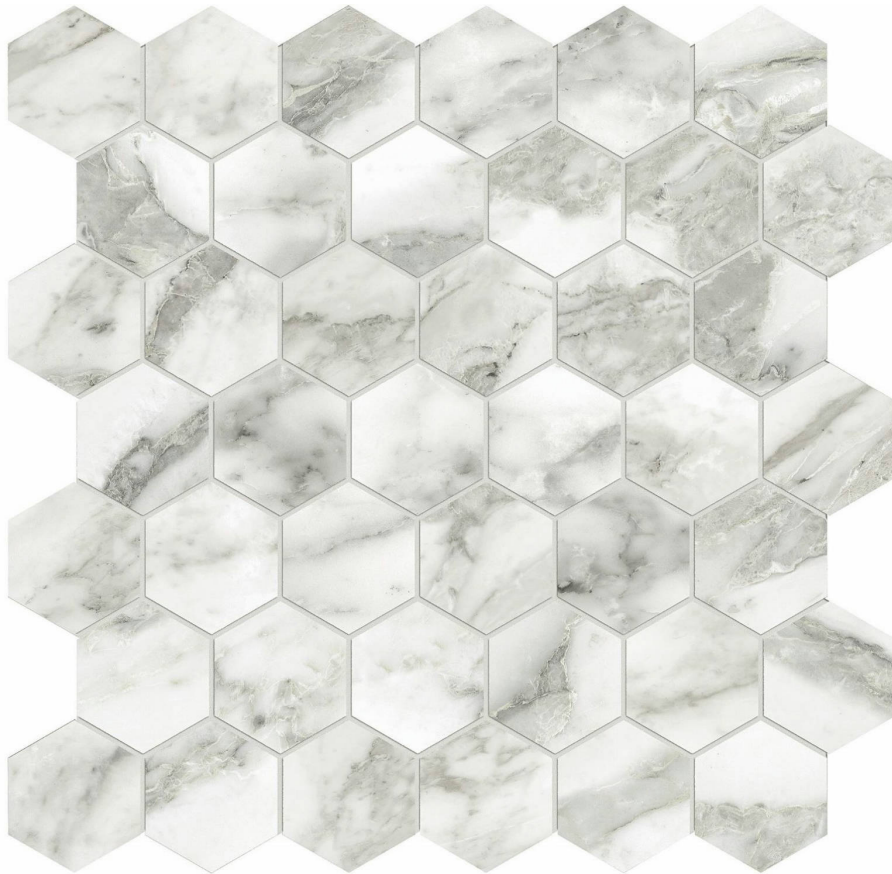

North Hills Flooring

PRODUCT **ARABESCATO VERONA POLISHED 2**

12"x13" | Glazed Porcelain | Tile

GRAPHIC VARIETY

TECHNICAL DATA

CODE: QULX-AR-M2PN
NAME: Arabescato Verona Polished 2
SERIES: Luxury
SIZE: 12"x13"
FINISH: Polished
LOOK: Marble Look
EDGE: Rectified
FAMILY: Tile
RECTIFIED: Yes
STYLE: Contemporary
SUITABLE FOR: Backsplash|Indoor|Shower
TYPOLOGY: Glazed Porcelain
TYPE OF PIECE: Mosaic
USE: Floor and Wall